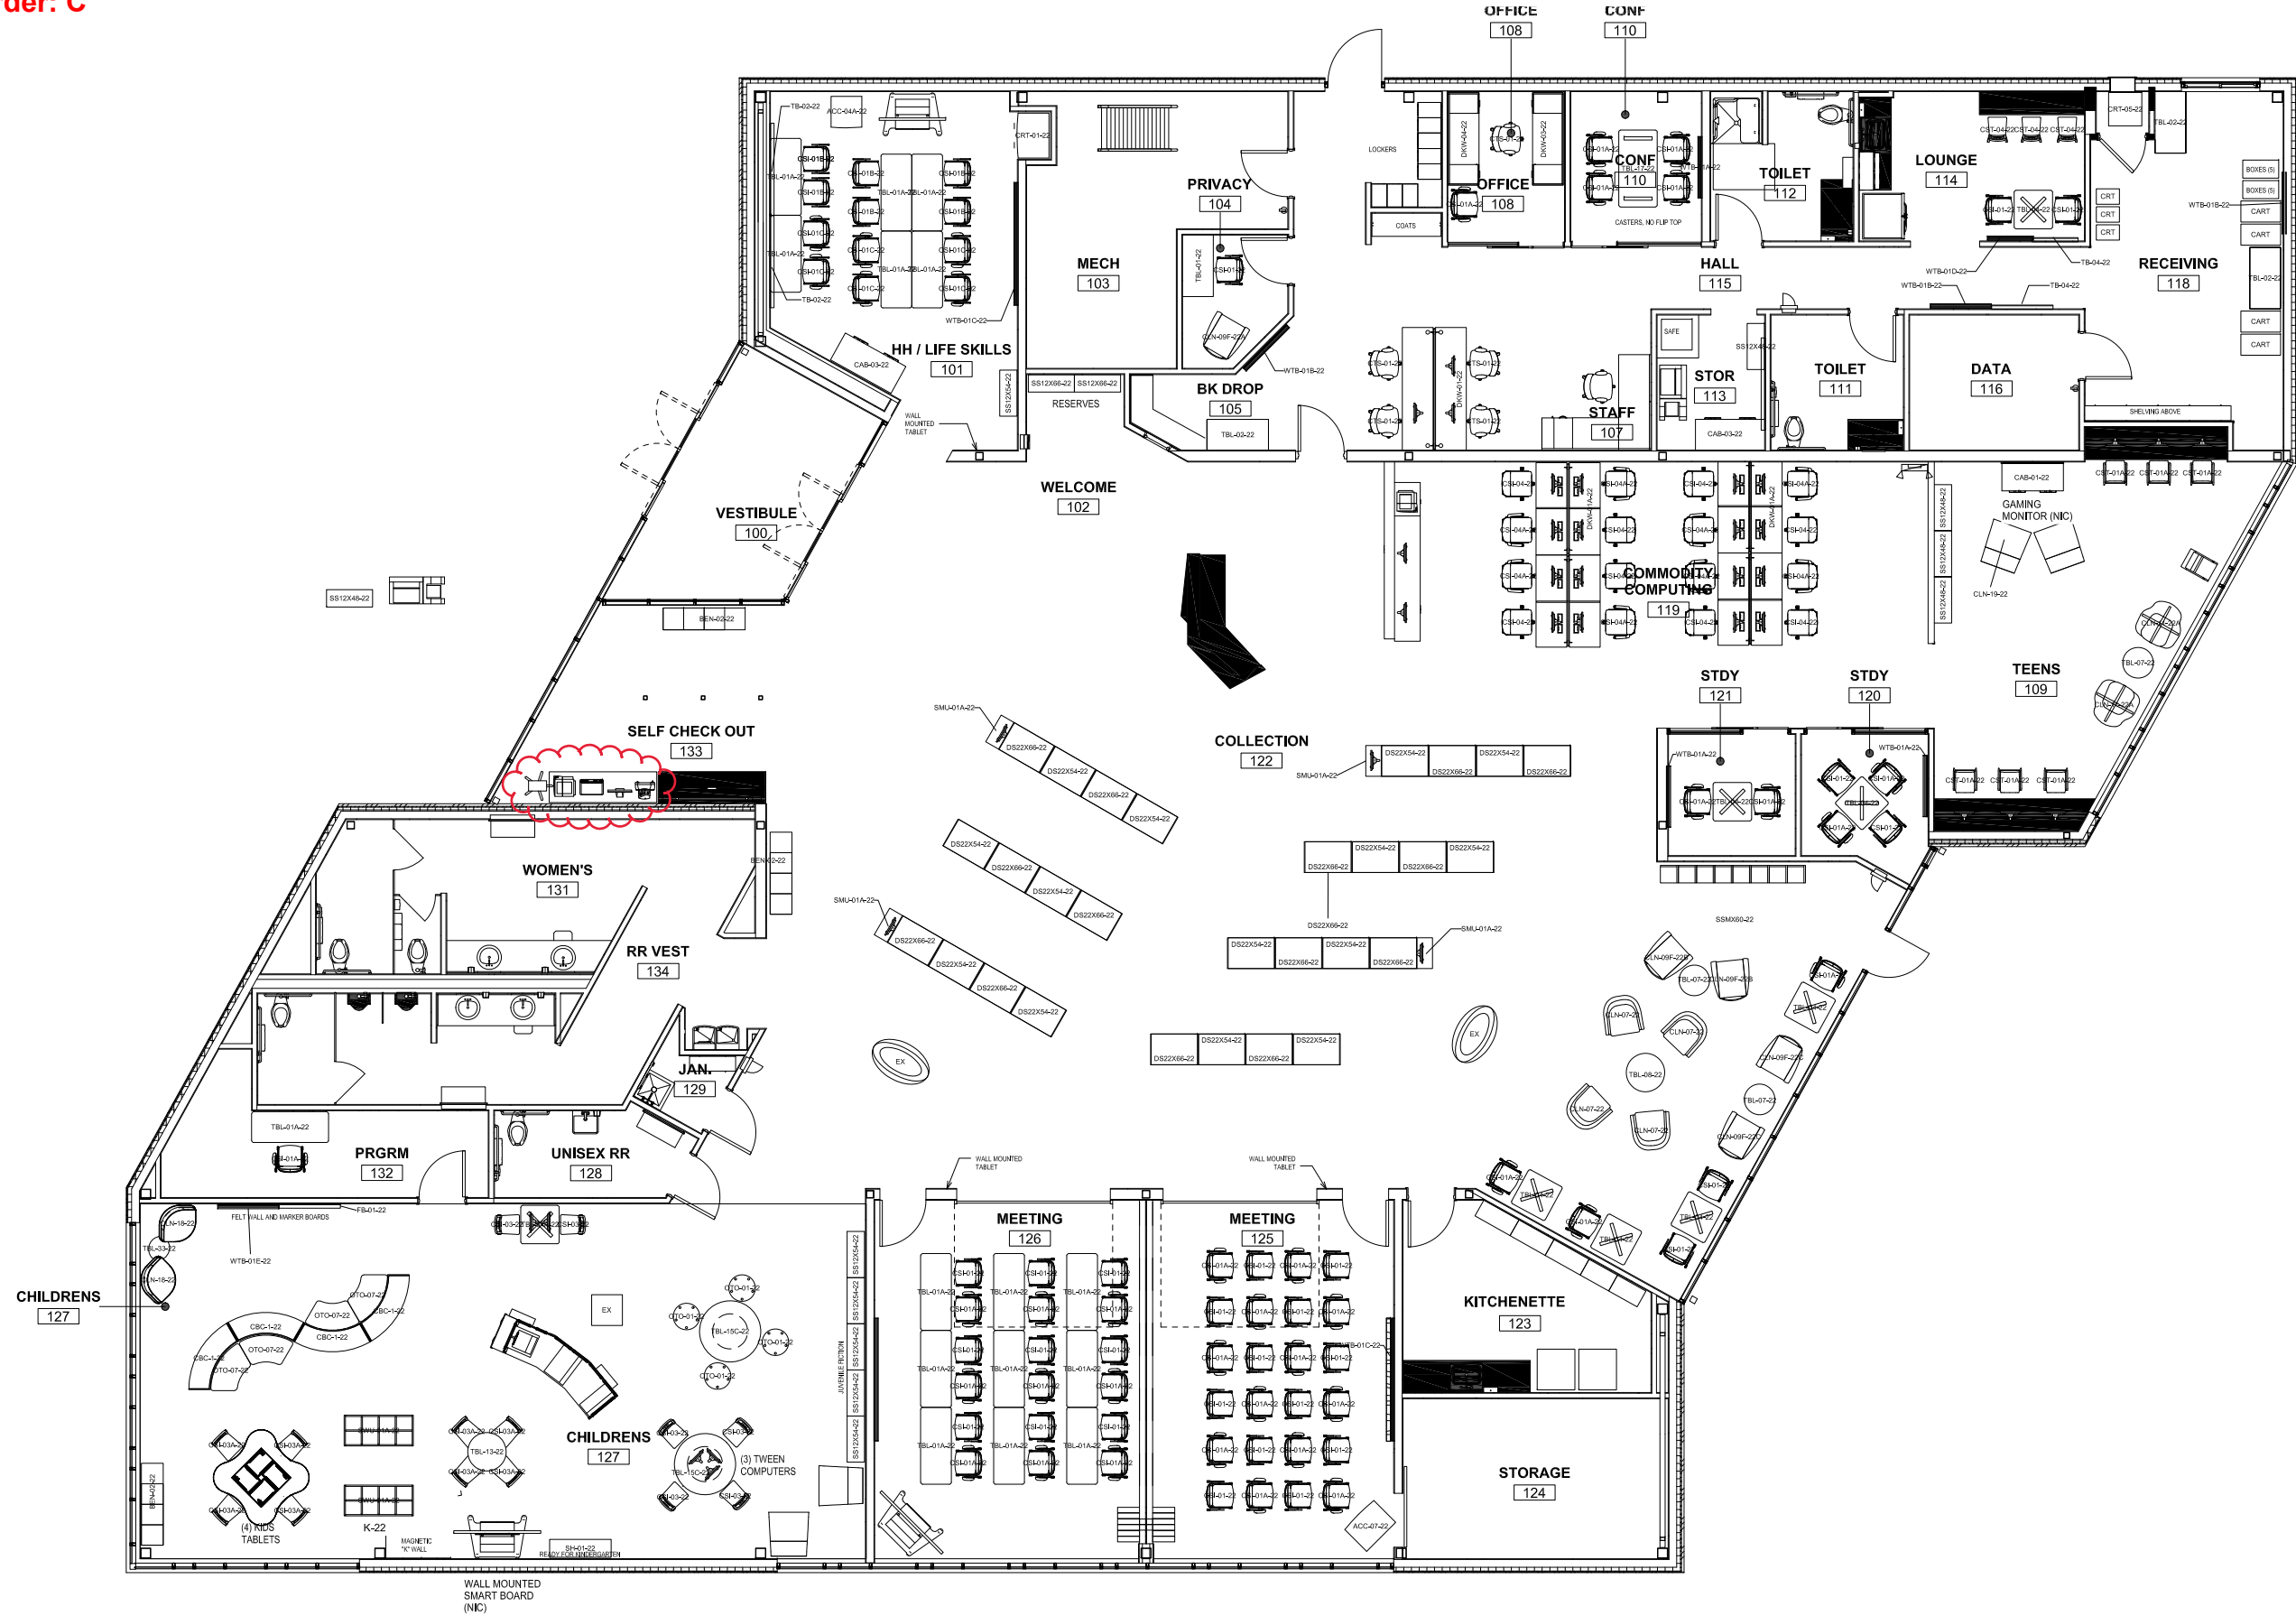

Group:7
Order: C

Columbus Metropolitan Library- Shepard Branch
850 N. Nelson Road, Columbus, OH 43219
TBS Location