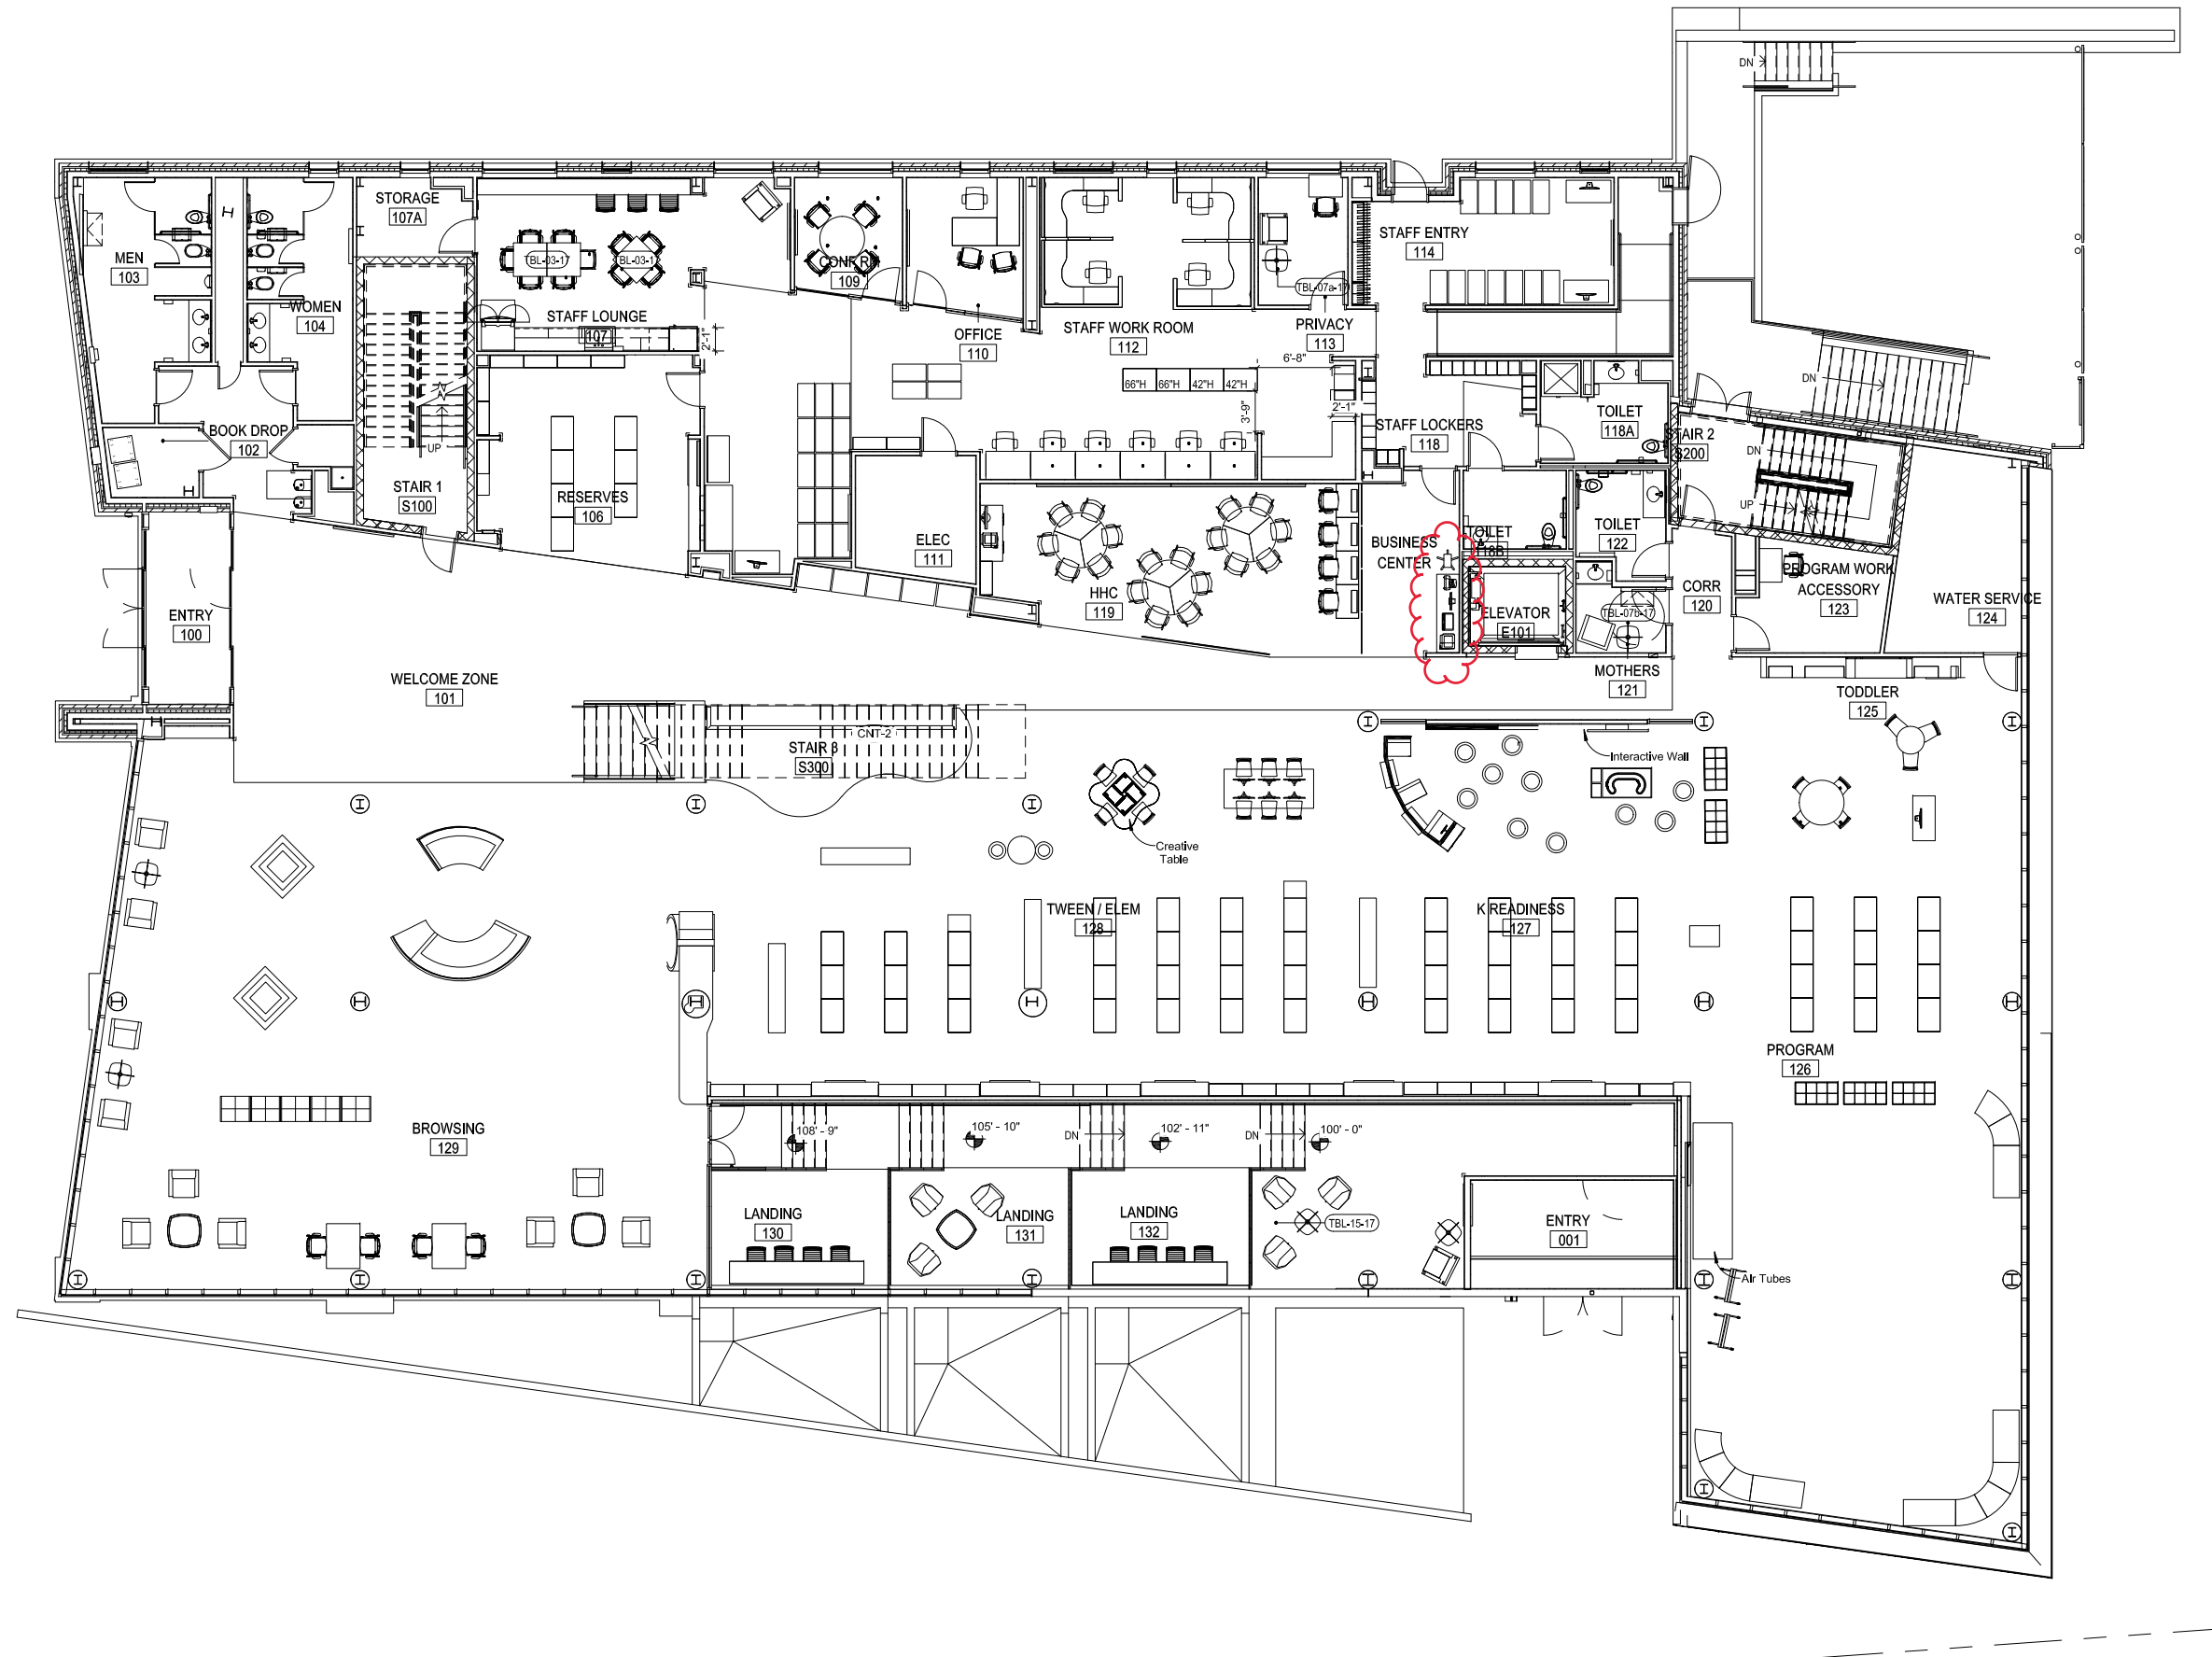

Group:1  
Order: A

Group:1  
Order: B B

Columbus Metropolitan Library- Main Branch  
First Floor  
96 S Grant Ave, Columbus, OH 43215  
TBS Location

Group: 1  
Order: B B

Columbus Metropolitan Library- Main Branch  
Second Floor  
96 S Grant Ave, Columbus, OH 43215  
TBS Location

Group:1  
Order: C

Group: 22  
Order: A

Group:2  
Order: A

Columbus Metropolitan Library- Dublin Branch  
Second Floor  
75 N High St, Dublin, OH 43017  
TBS Location

Group: 22  
Order: BB

Columbus Metropolitan Library- Karl Road Branch  
First Floor  
5590 Karl Rd, Columbus, OH 43229  
TBS Location