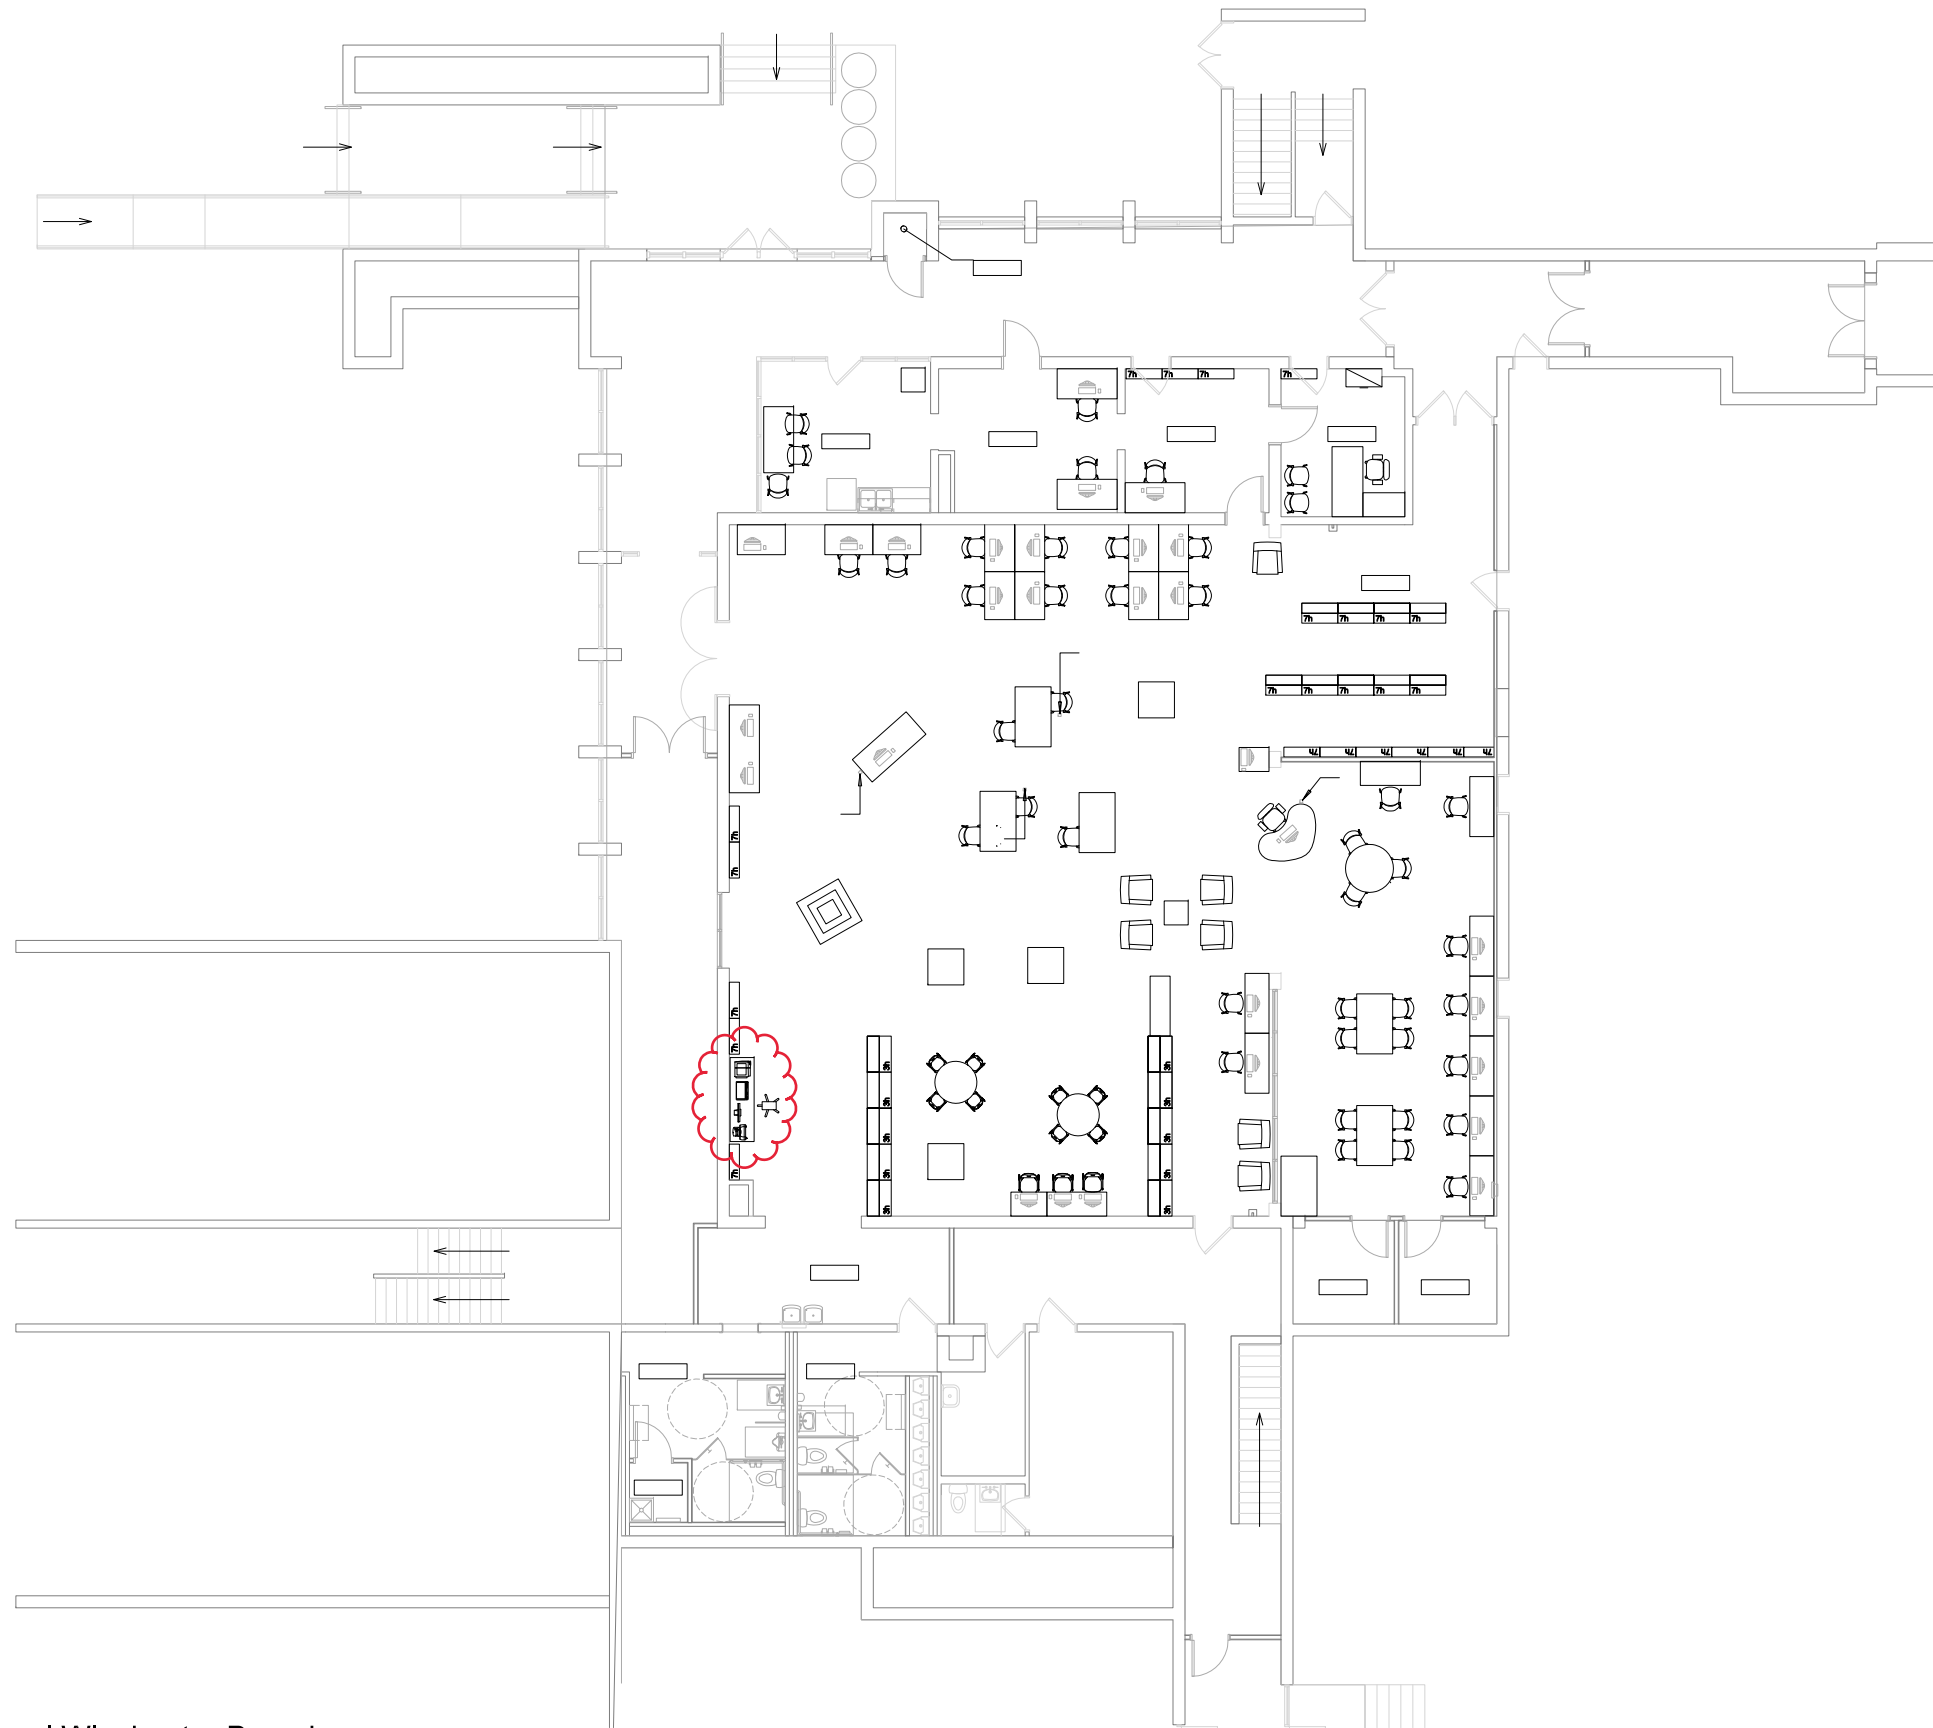

Group:5
Order: A

Columbus Metropolitan Library- Canal Winchester Branch
115 Franklin St, Canal Winchester, OH 43110
TBS Location