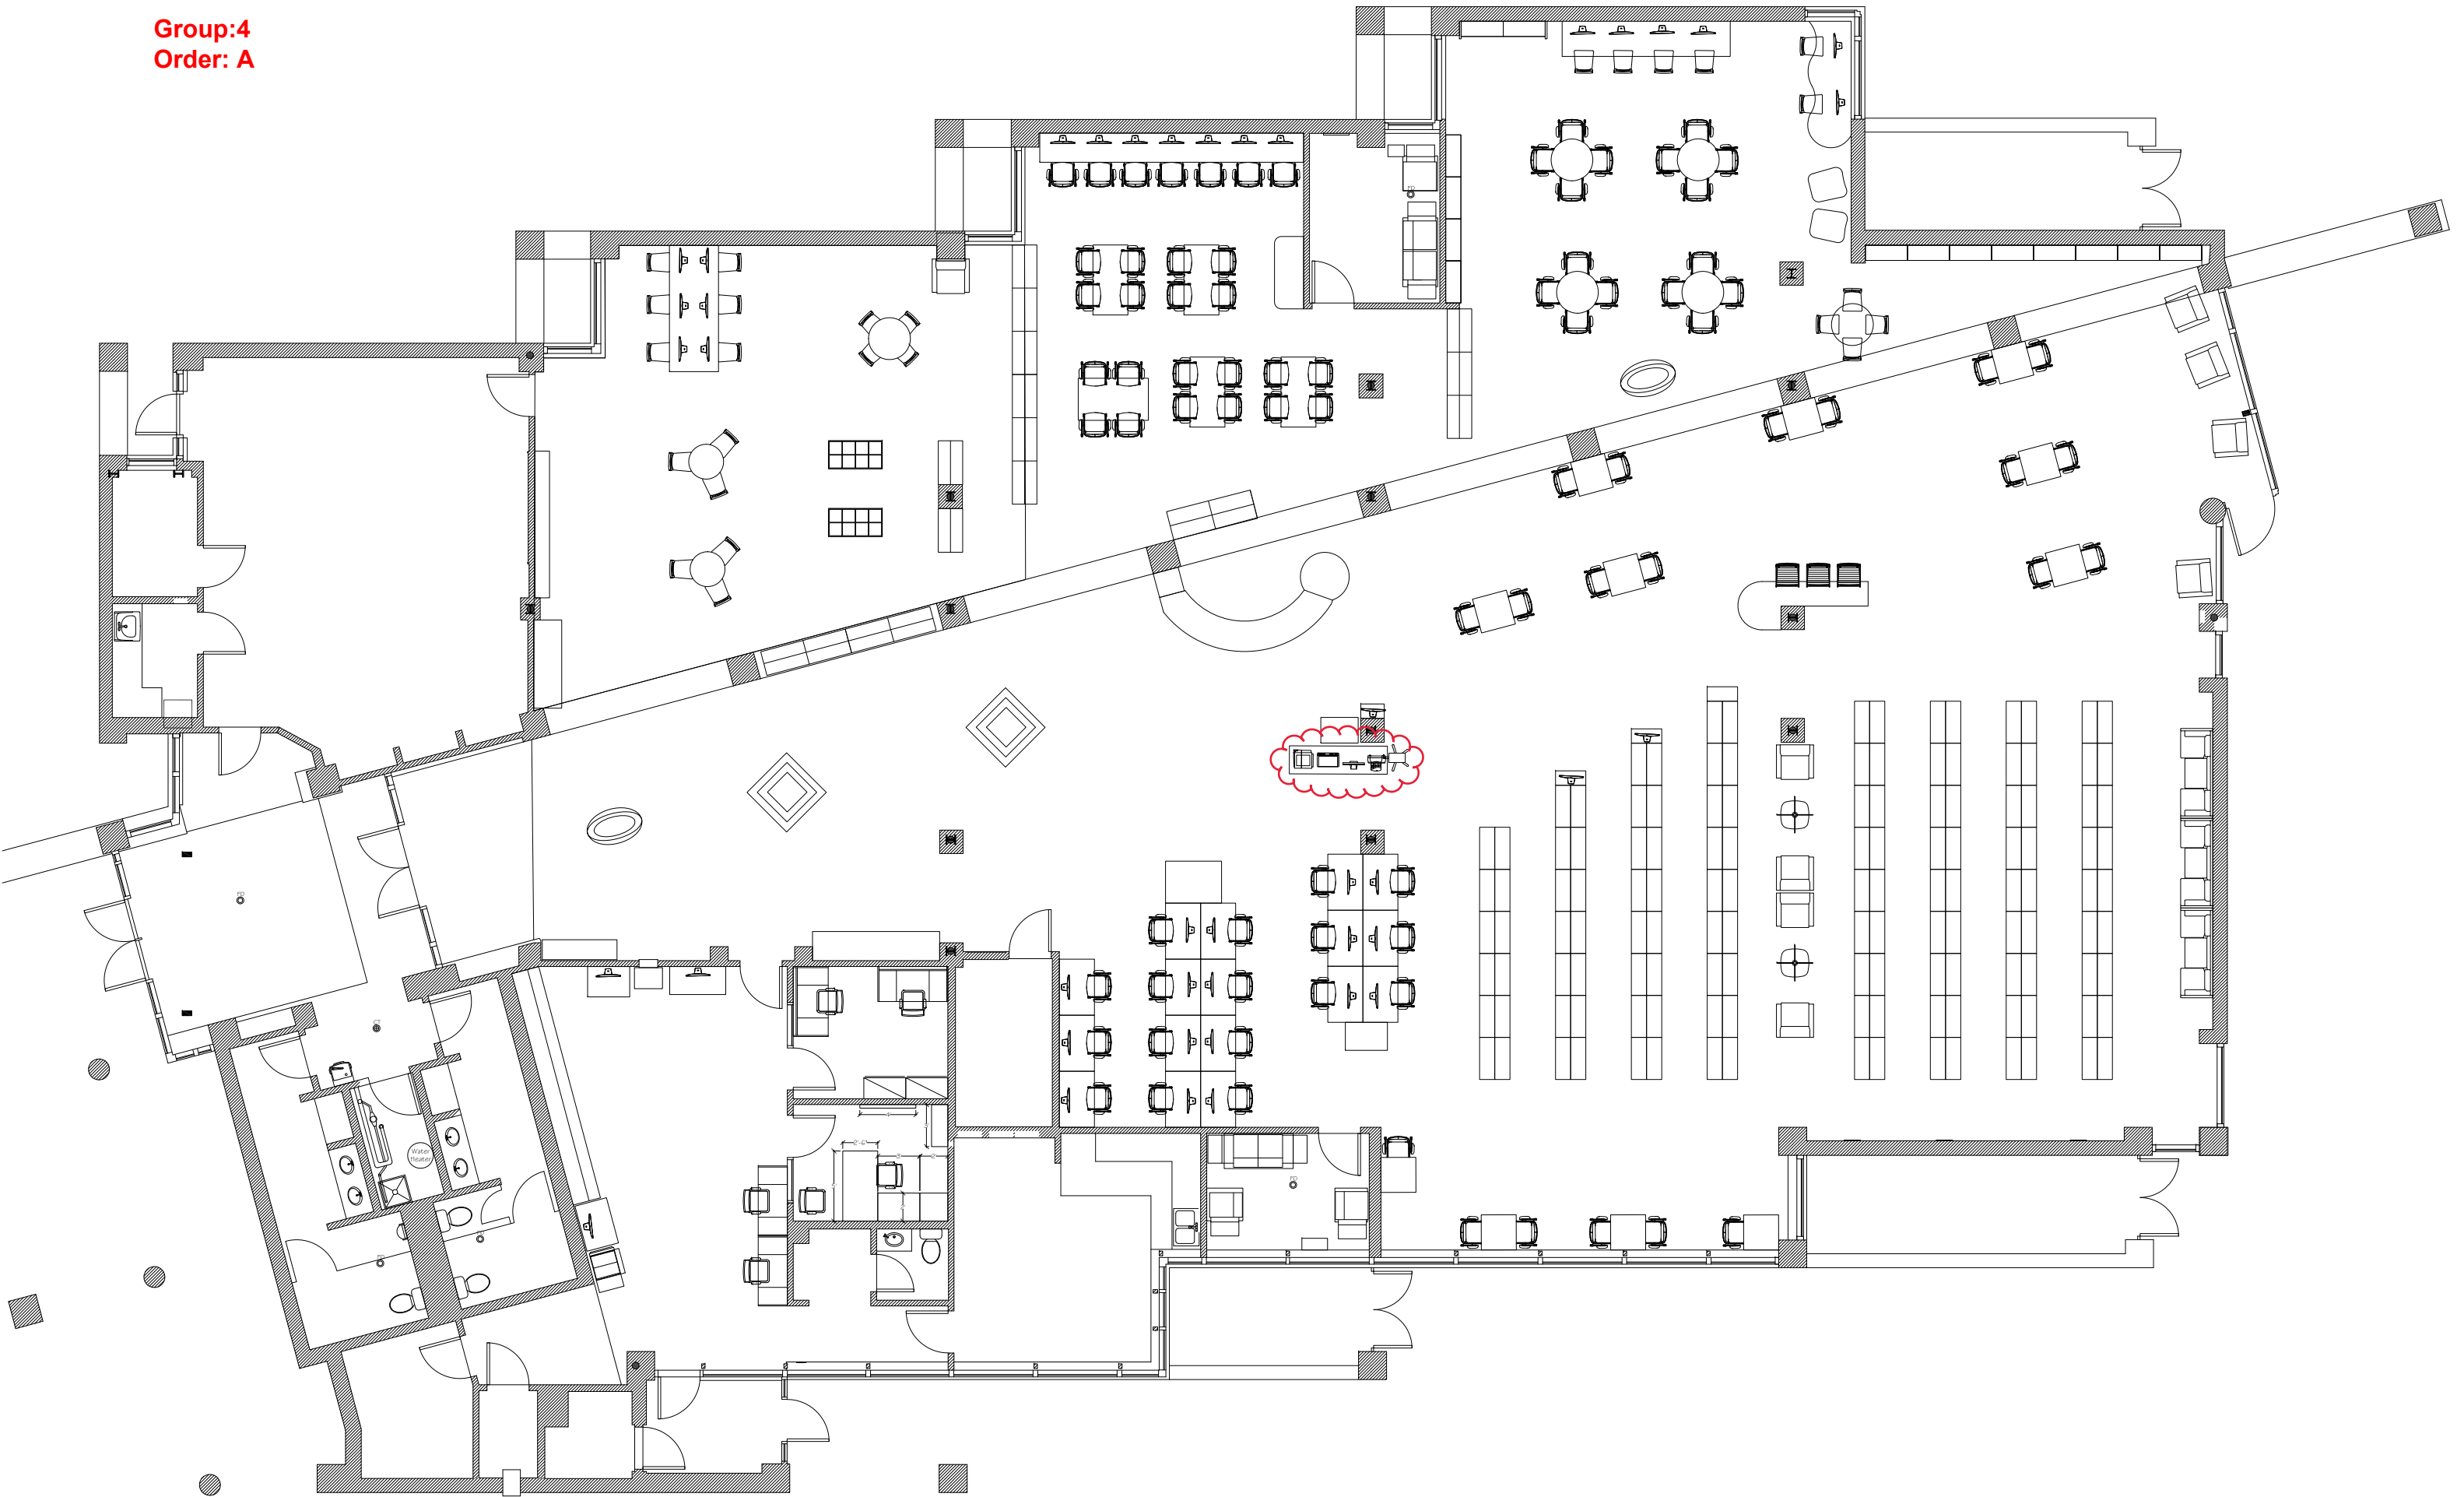

Group:4
Order: A

Columbus Metropolitan Library- South High
3540 S High St, Columbus, OH 43207
TBS Location