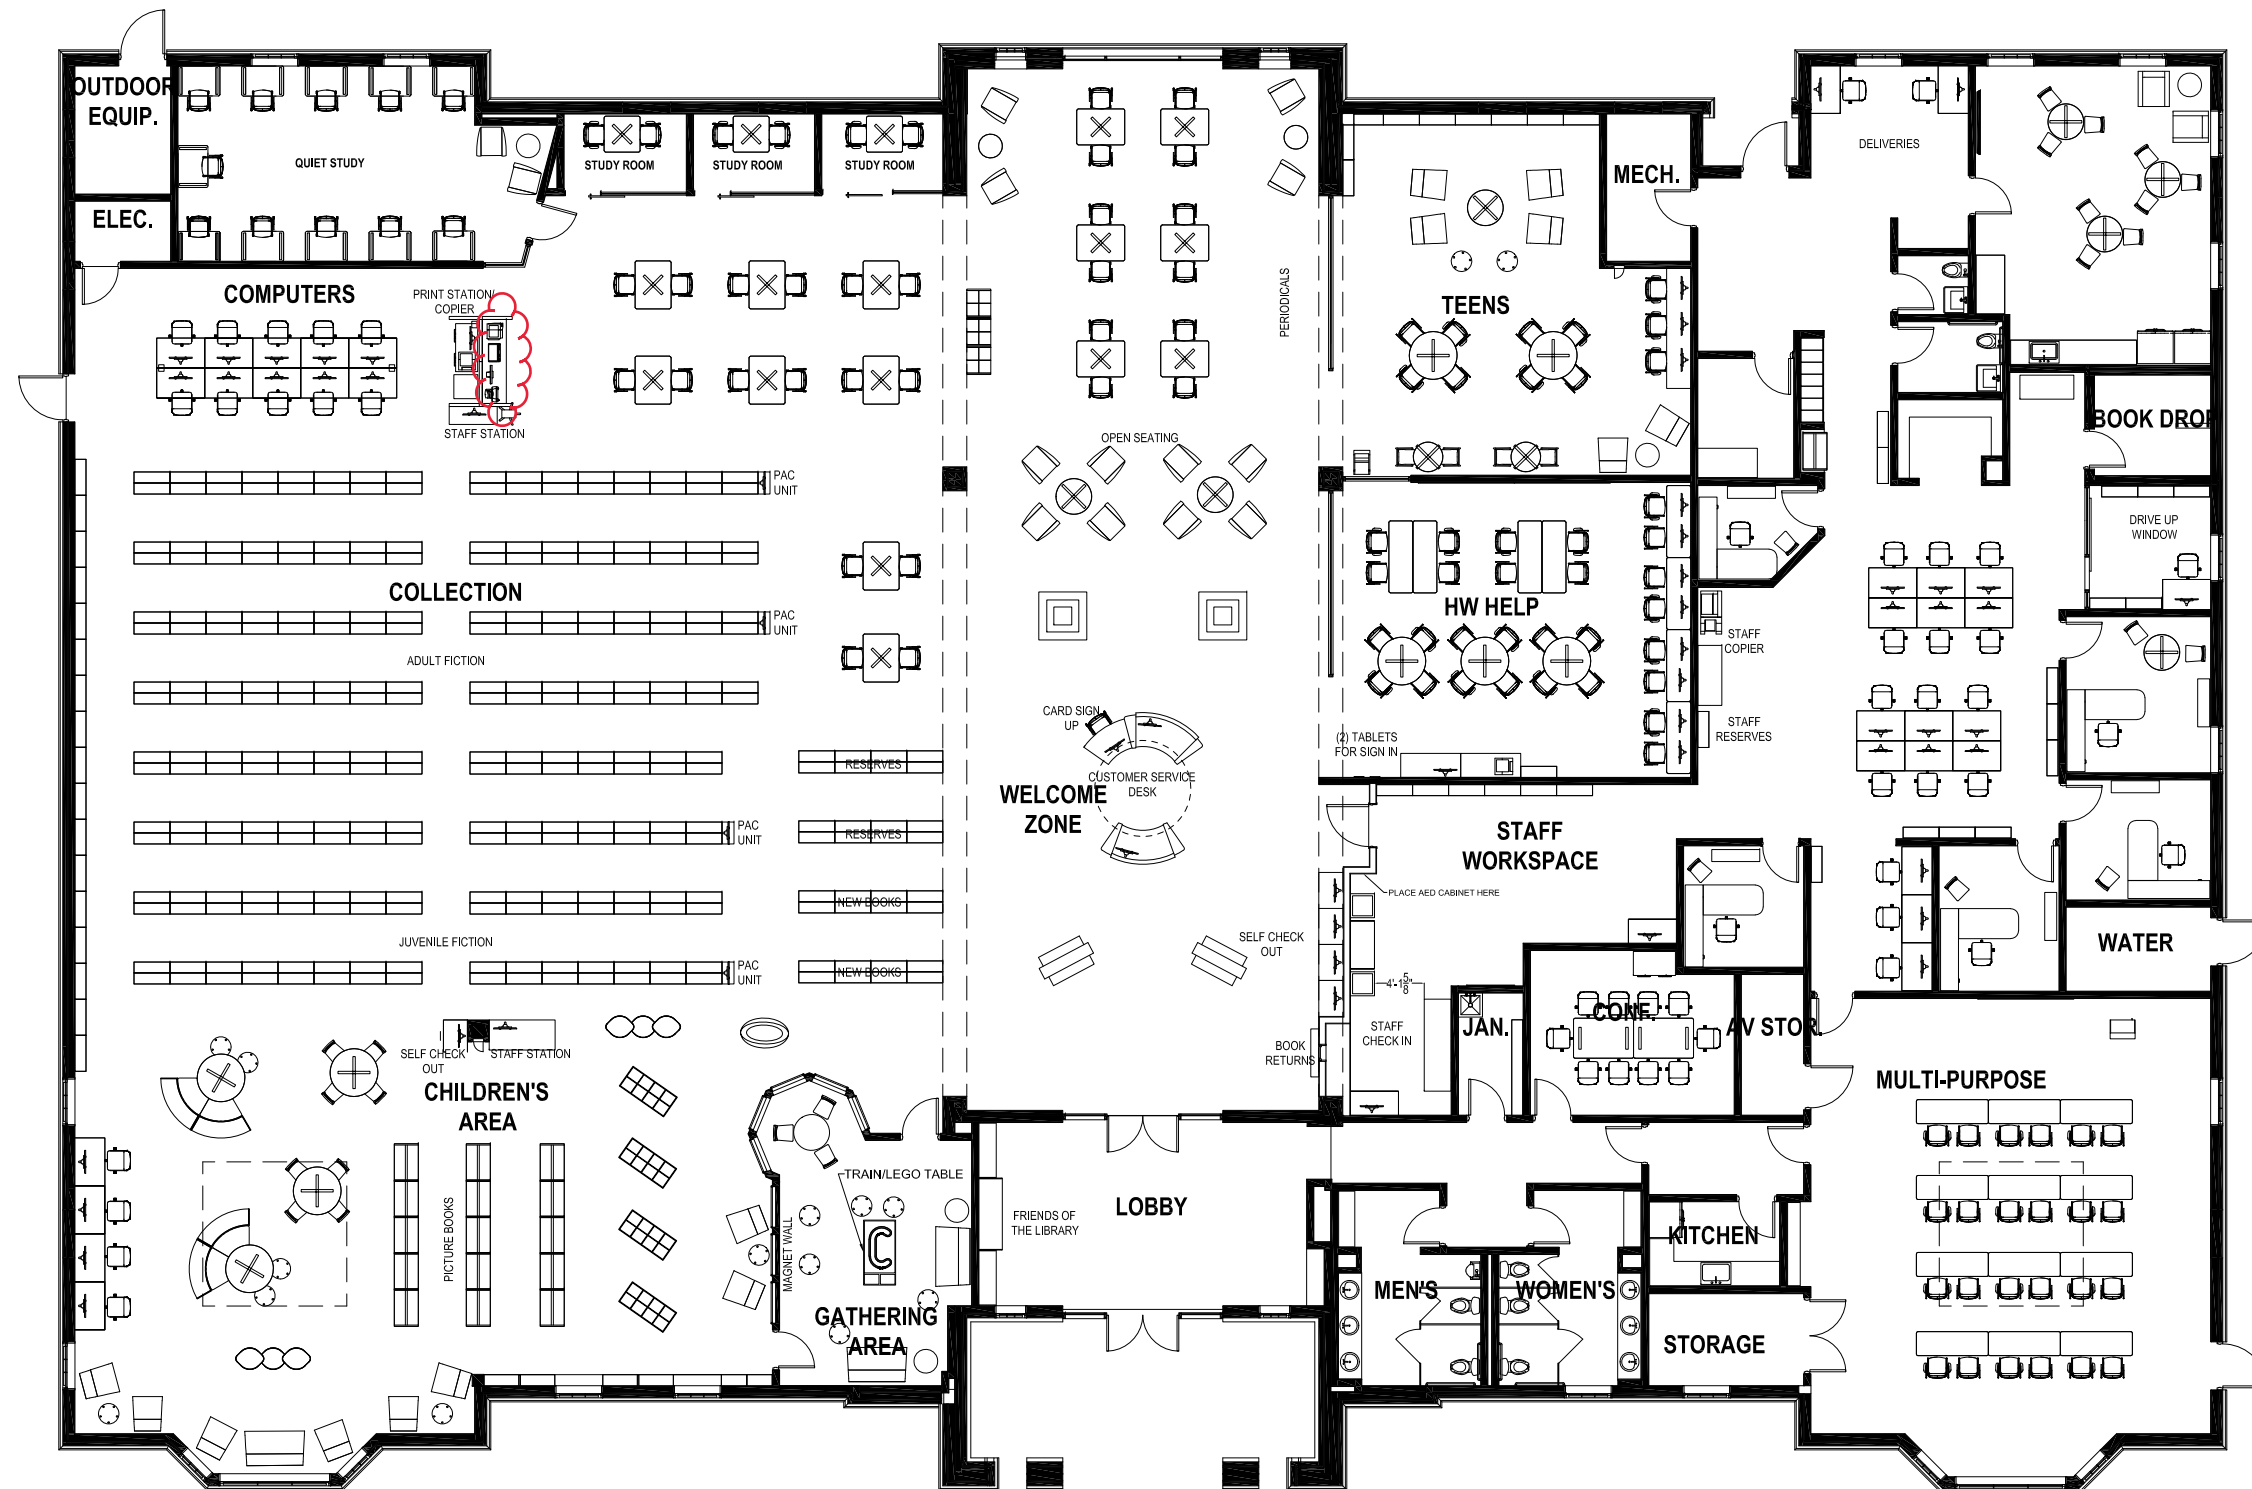

Group:7
Order: A

Columbus Metropolitan Library- New Albany Branch
200 Market Street, New Albany, OH 43054
TBS Location