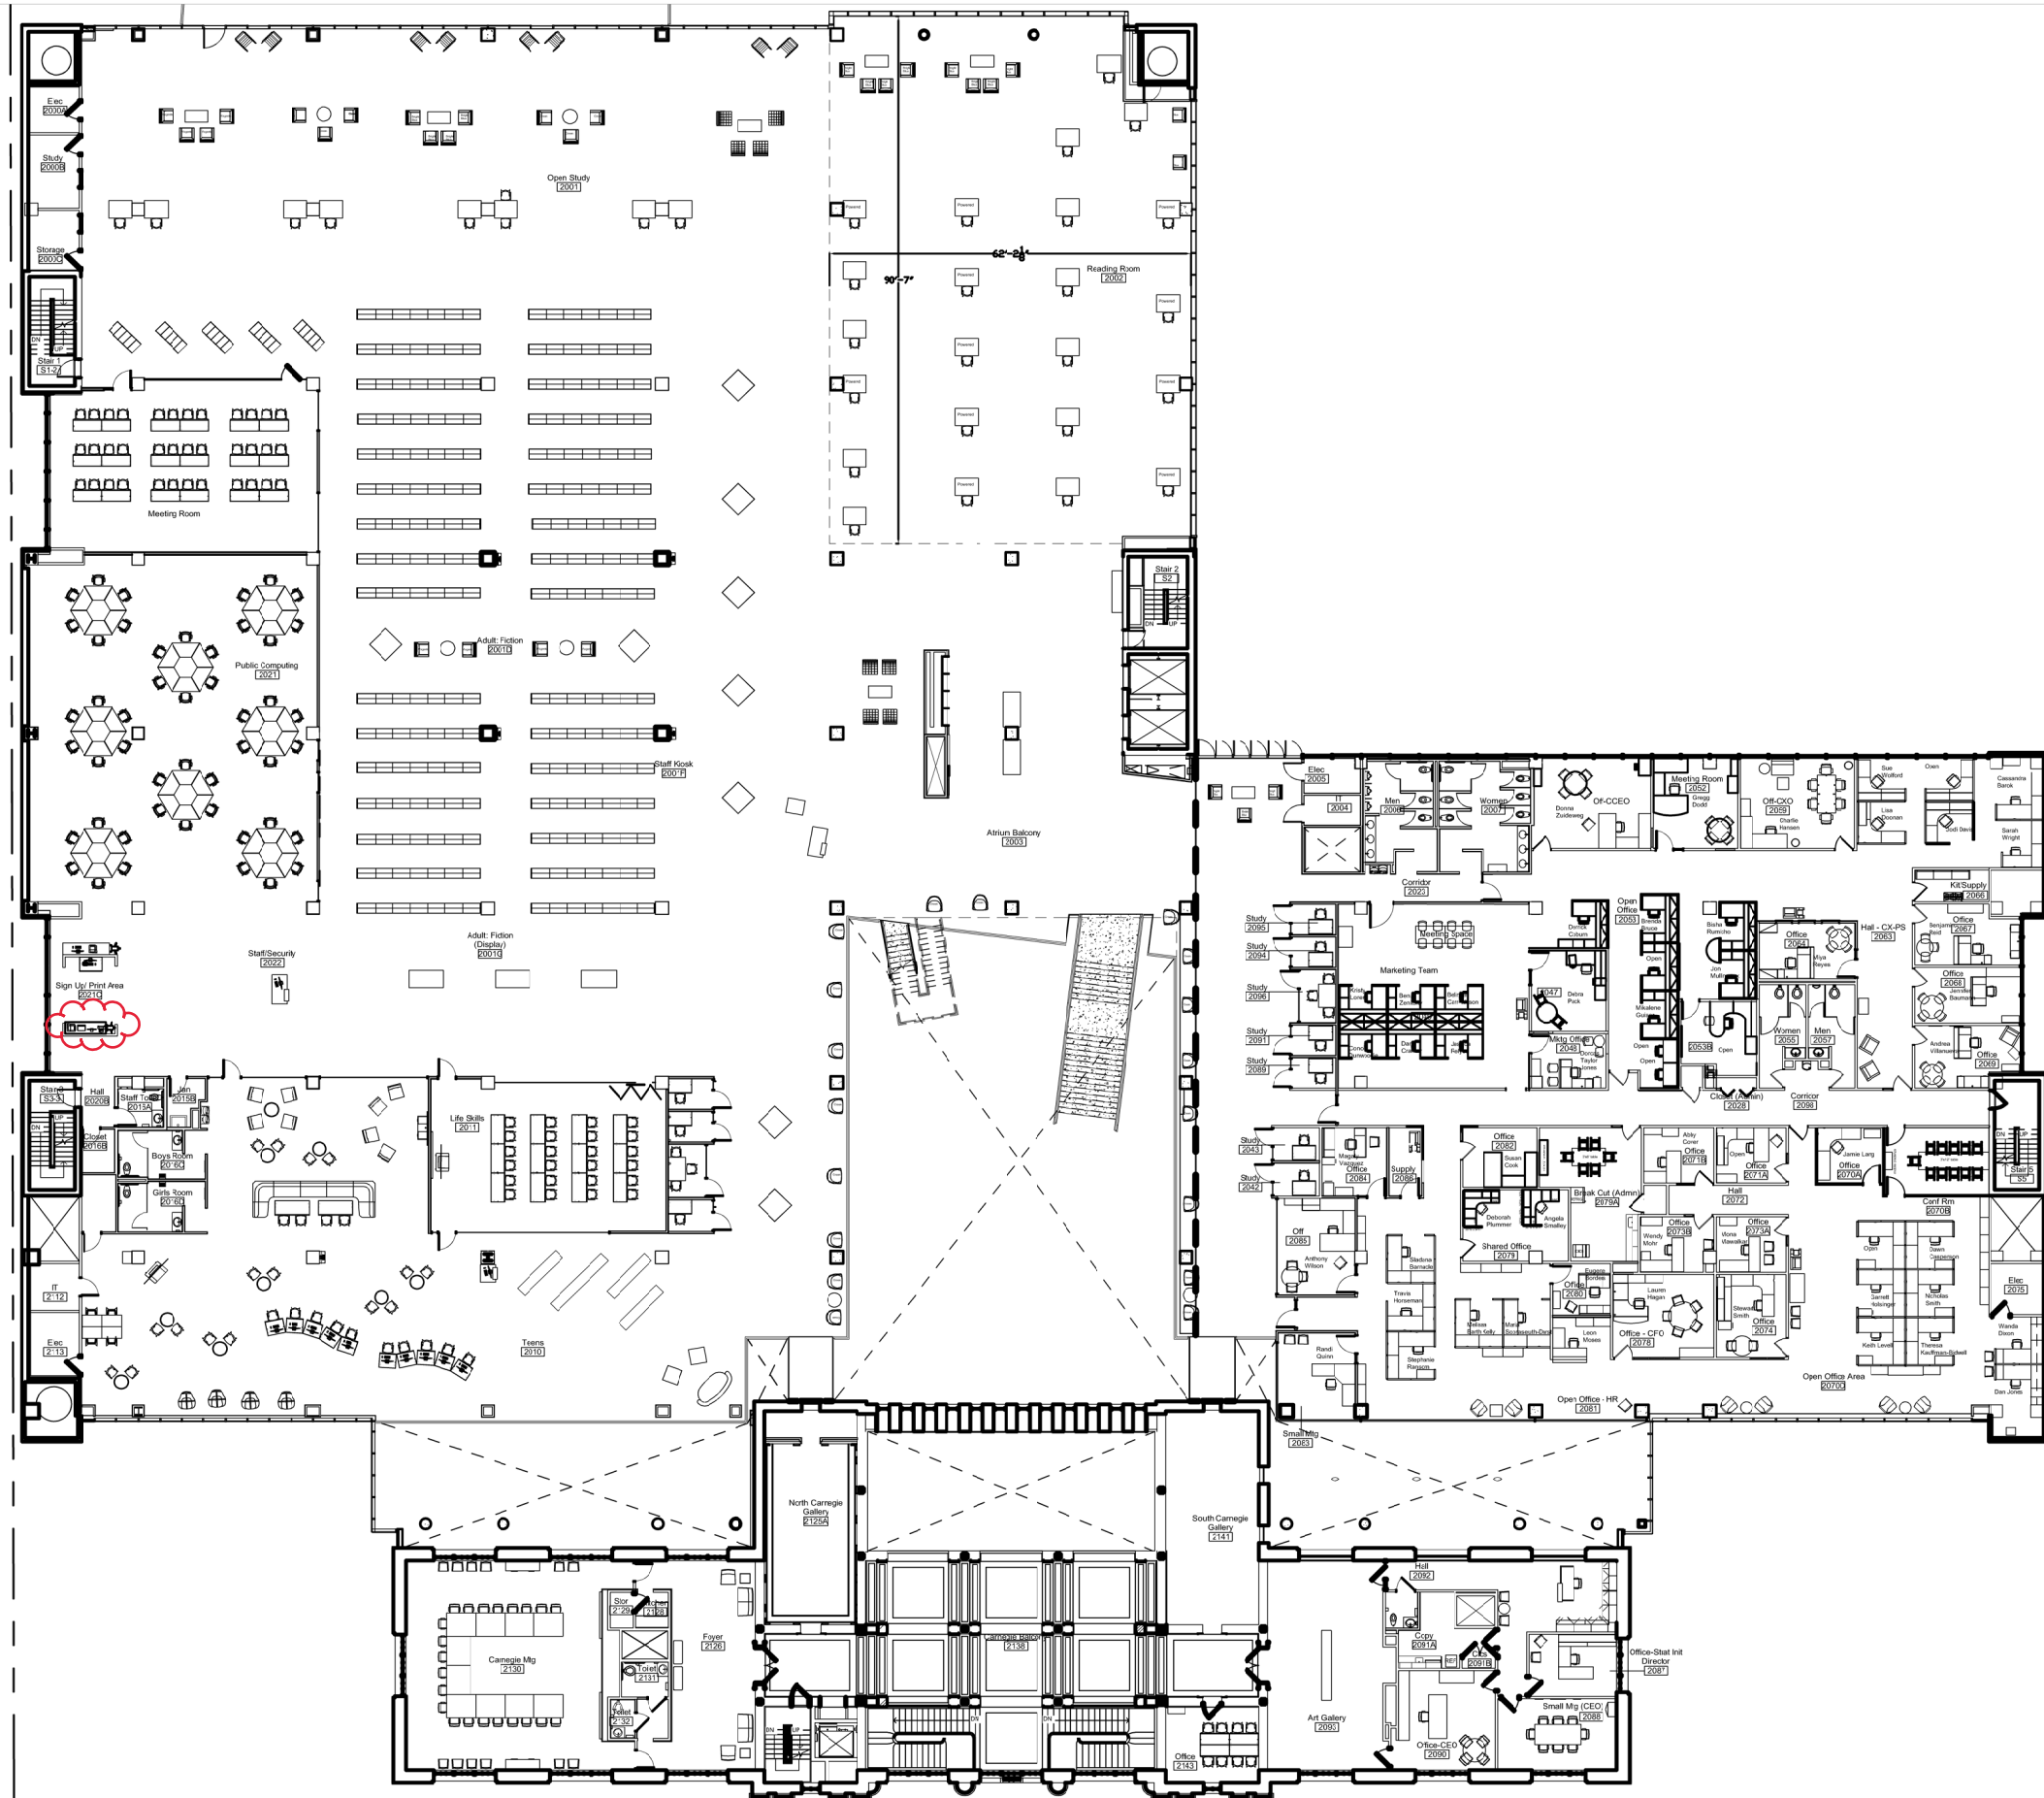

Group:1  
Order: A

Group:1  
Order: B B

Columbus Metropolitan Library- Main Branch  
First Floor  
96 S Grant Ave, Columbus, OH 43215  
TBS Location

Group: 1  
Order: B B

Columbus Metropolitan Library- Main Branch  
Second Floor  
96 S Grant Ave, Columbus, OH 43215  
TBS Location