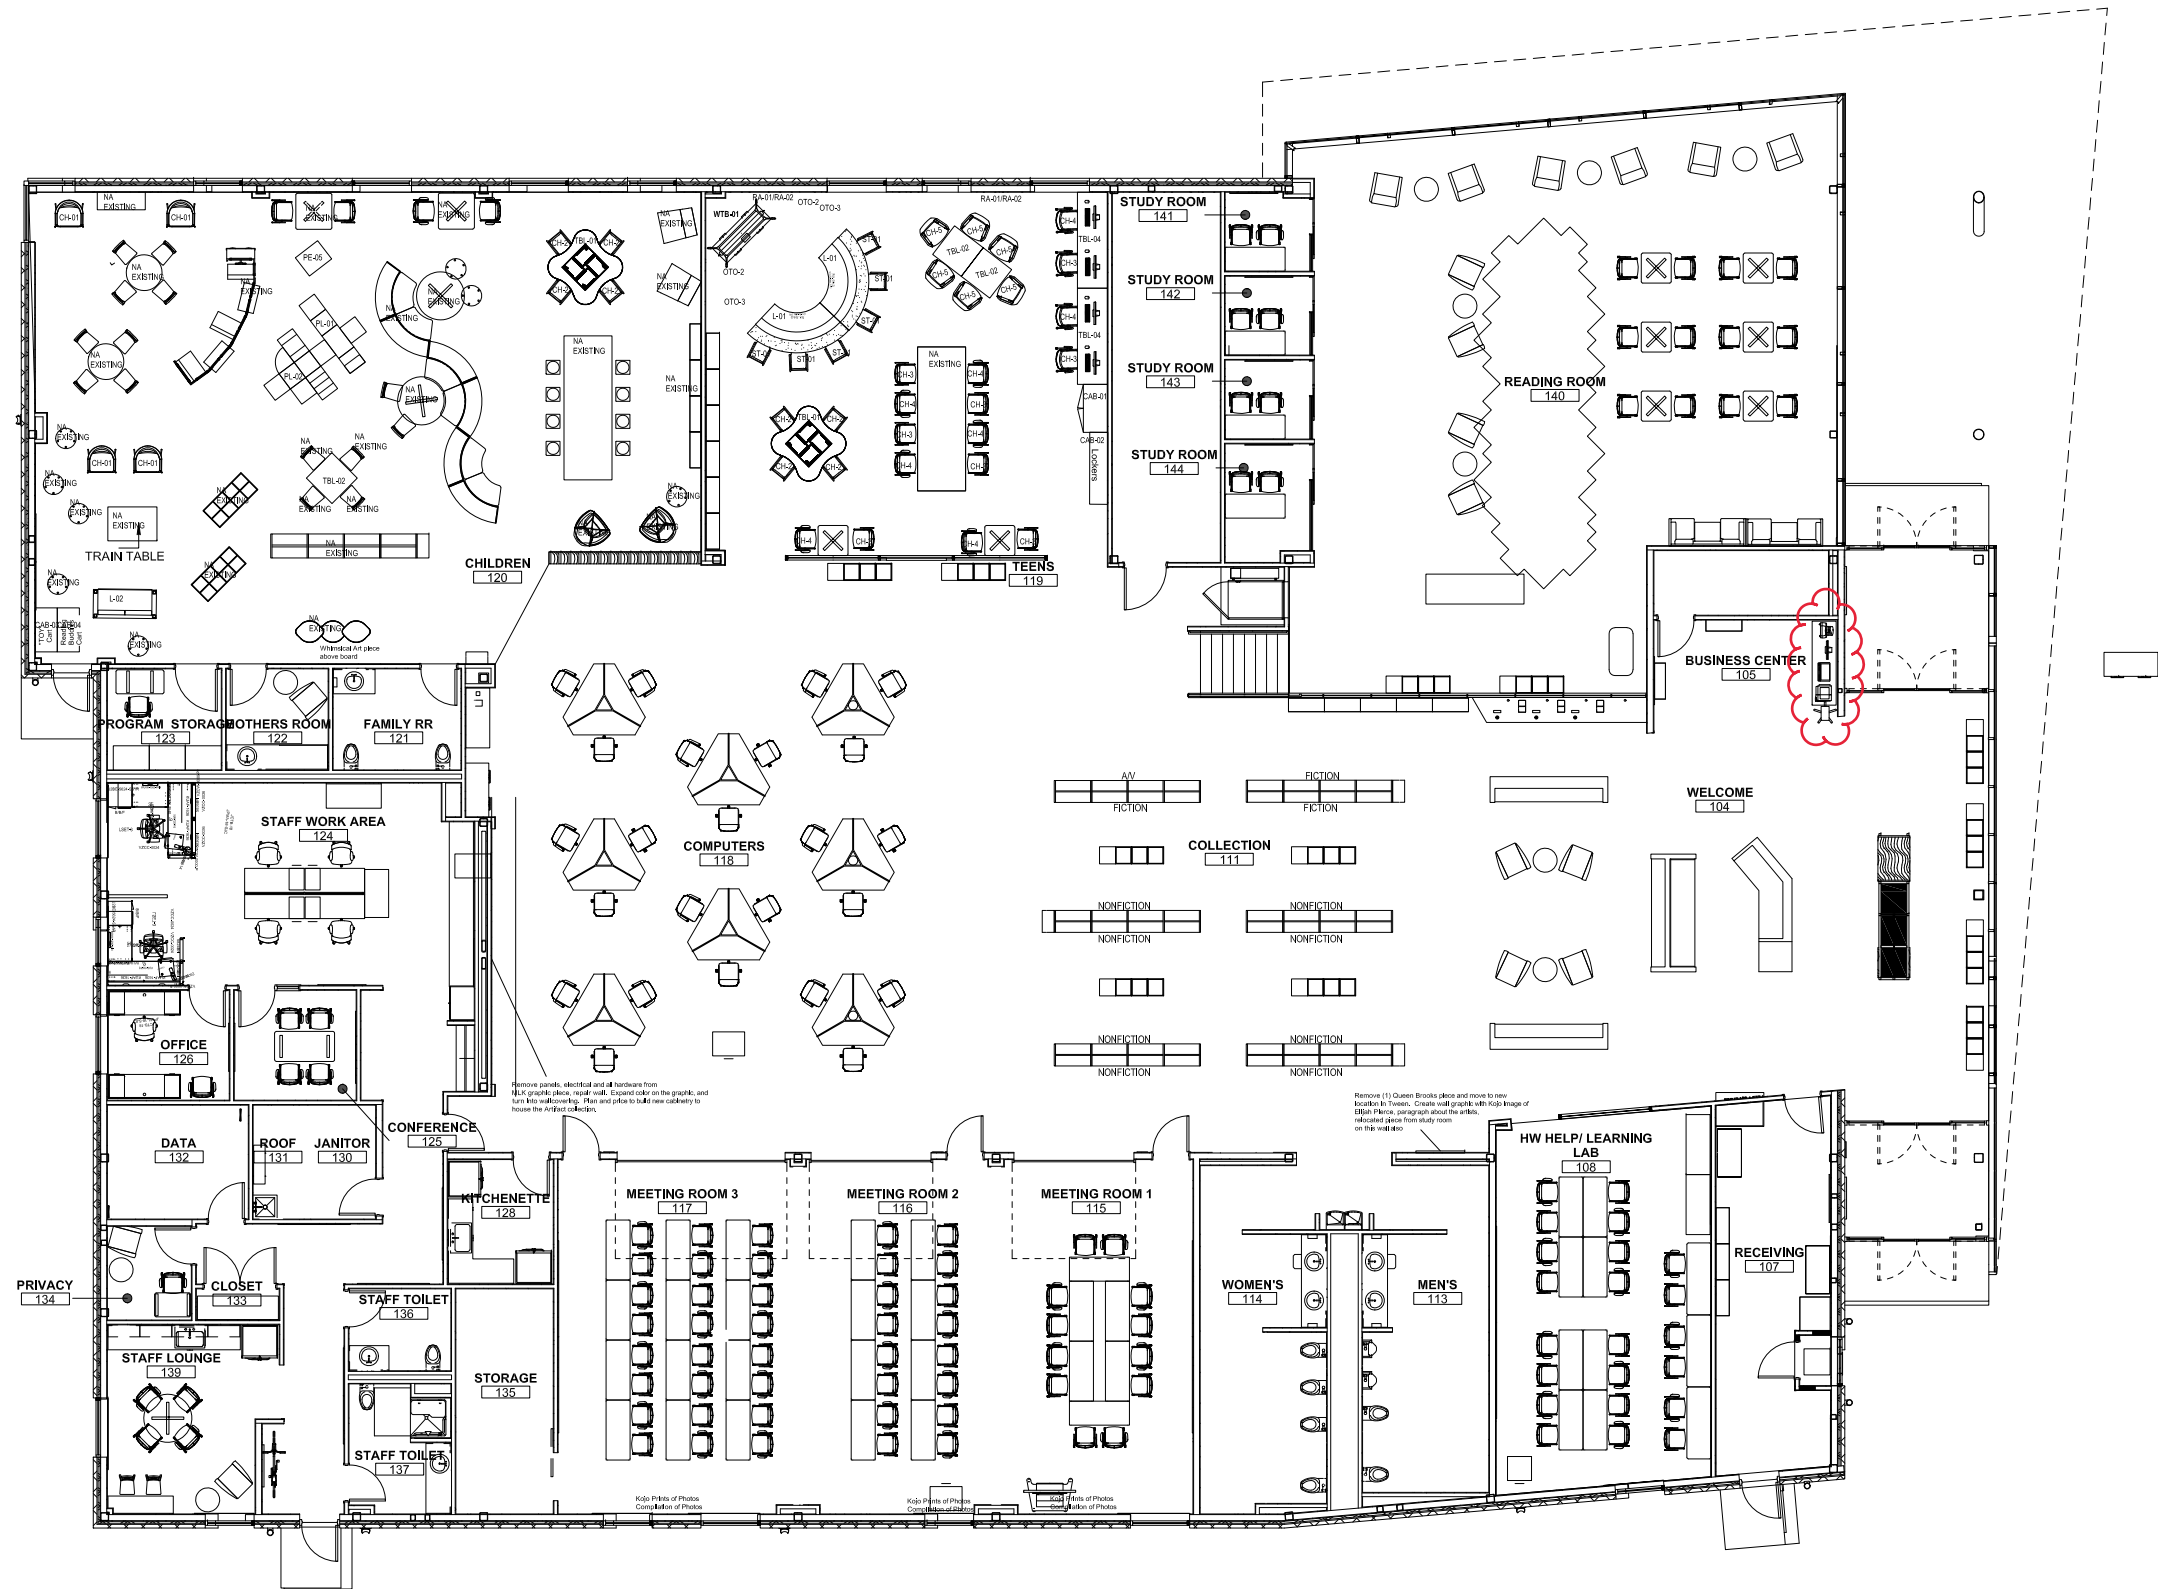

Group:1  
Order: A

Group:1  
Order: B B

Columbus Metropolitan Library- Main Branch  
First Floor  
96 S Grant Ave, Columbus, OH 43215  
TBS Location

Group: 1  
Order: B B

Columbus Metropolitan Library- Main Branch  
Second Floor  
96 S Grant Ave, Columbus, OH 43215  
TBS Location

Group:1  
Order: C

Group: 22  
Order: A

Group:2  
Order: A

Columbus Metropolitan Library- Dublin Branch  
Second Floor  
75 N High St, Dublin, OH 43017  
TBS Location

Group: 22  
Order: BB

Columbus Metropolitan Library- Karl Road Branch  
First Floor  
5590 Karl Rd, Columbus, OH 43229  
TBS Location