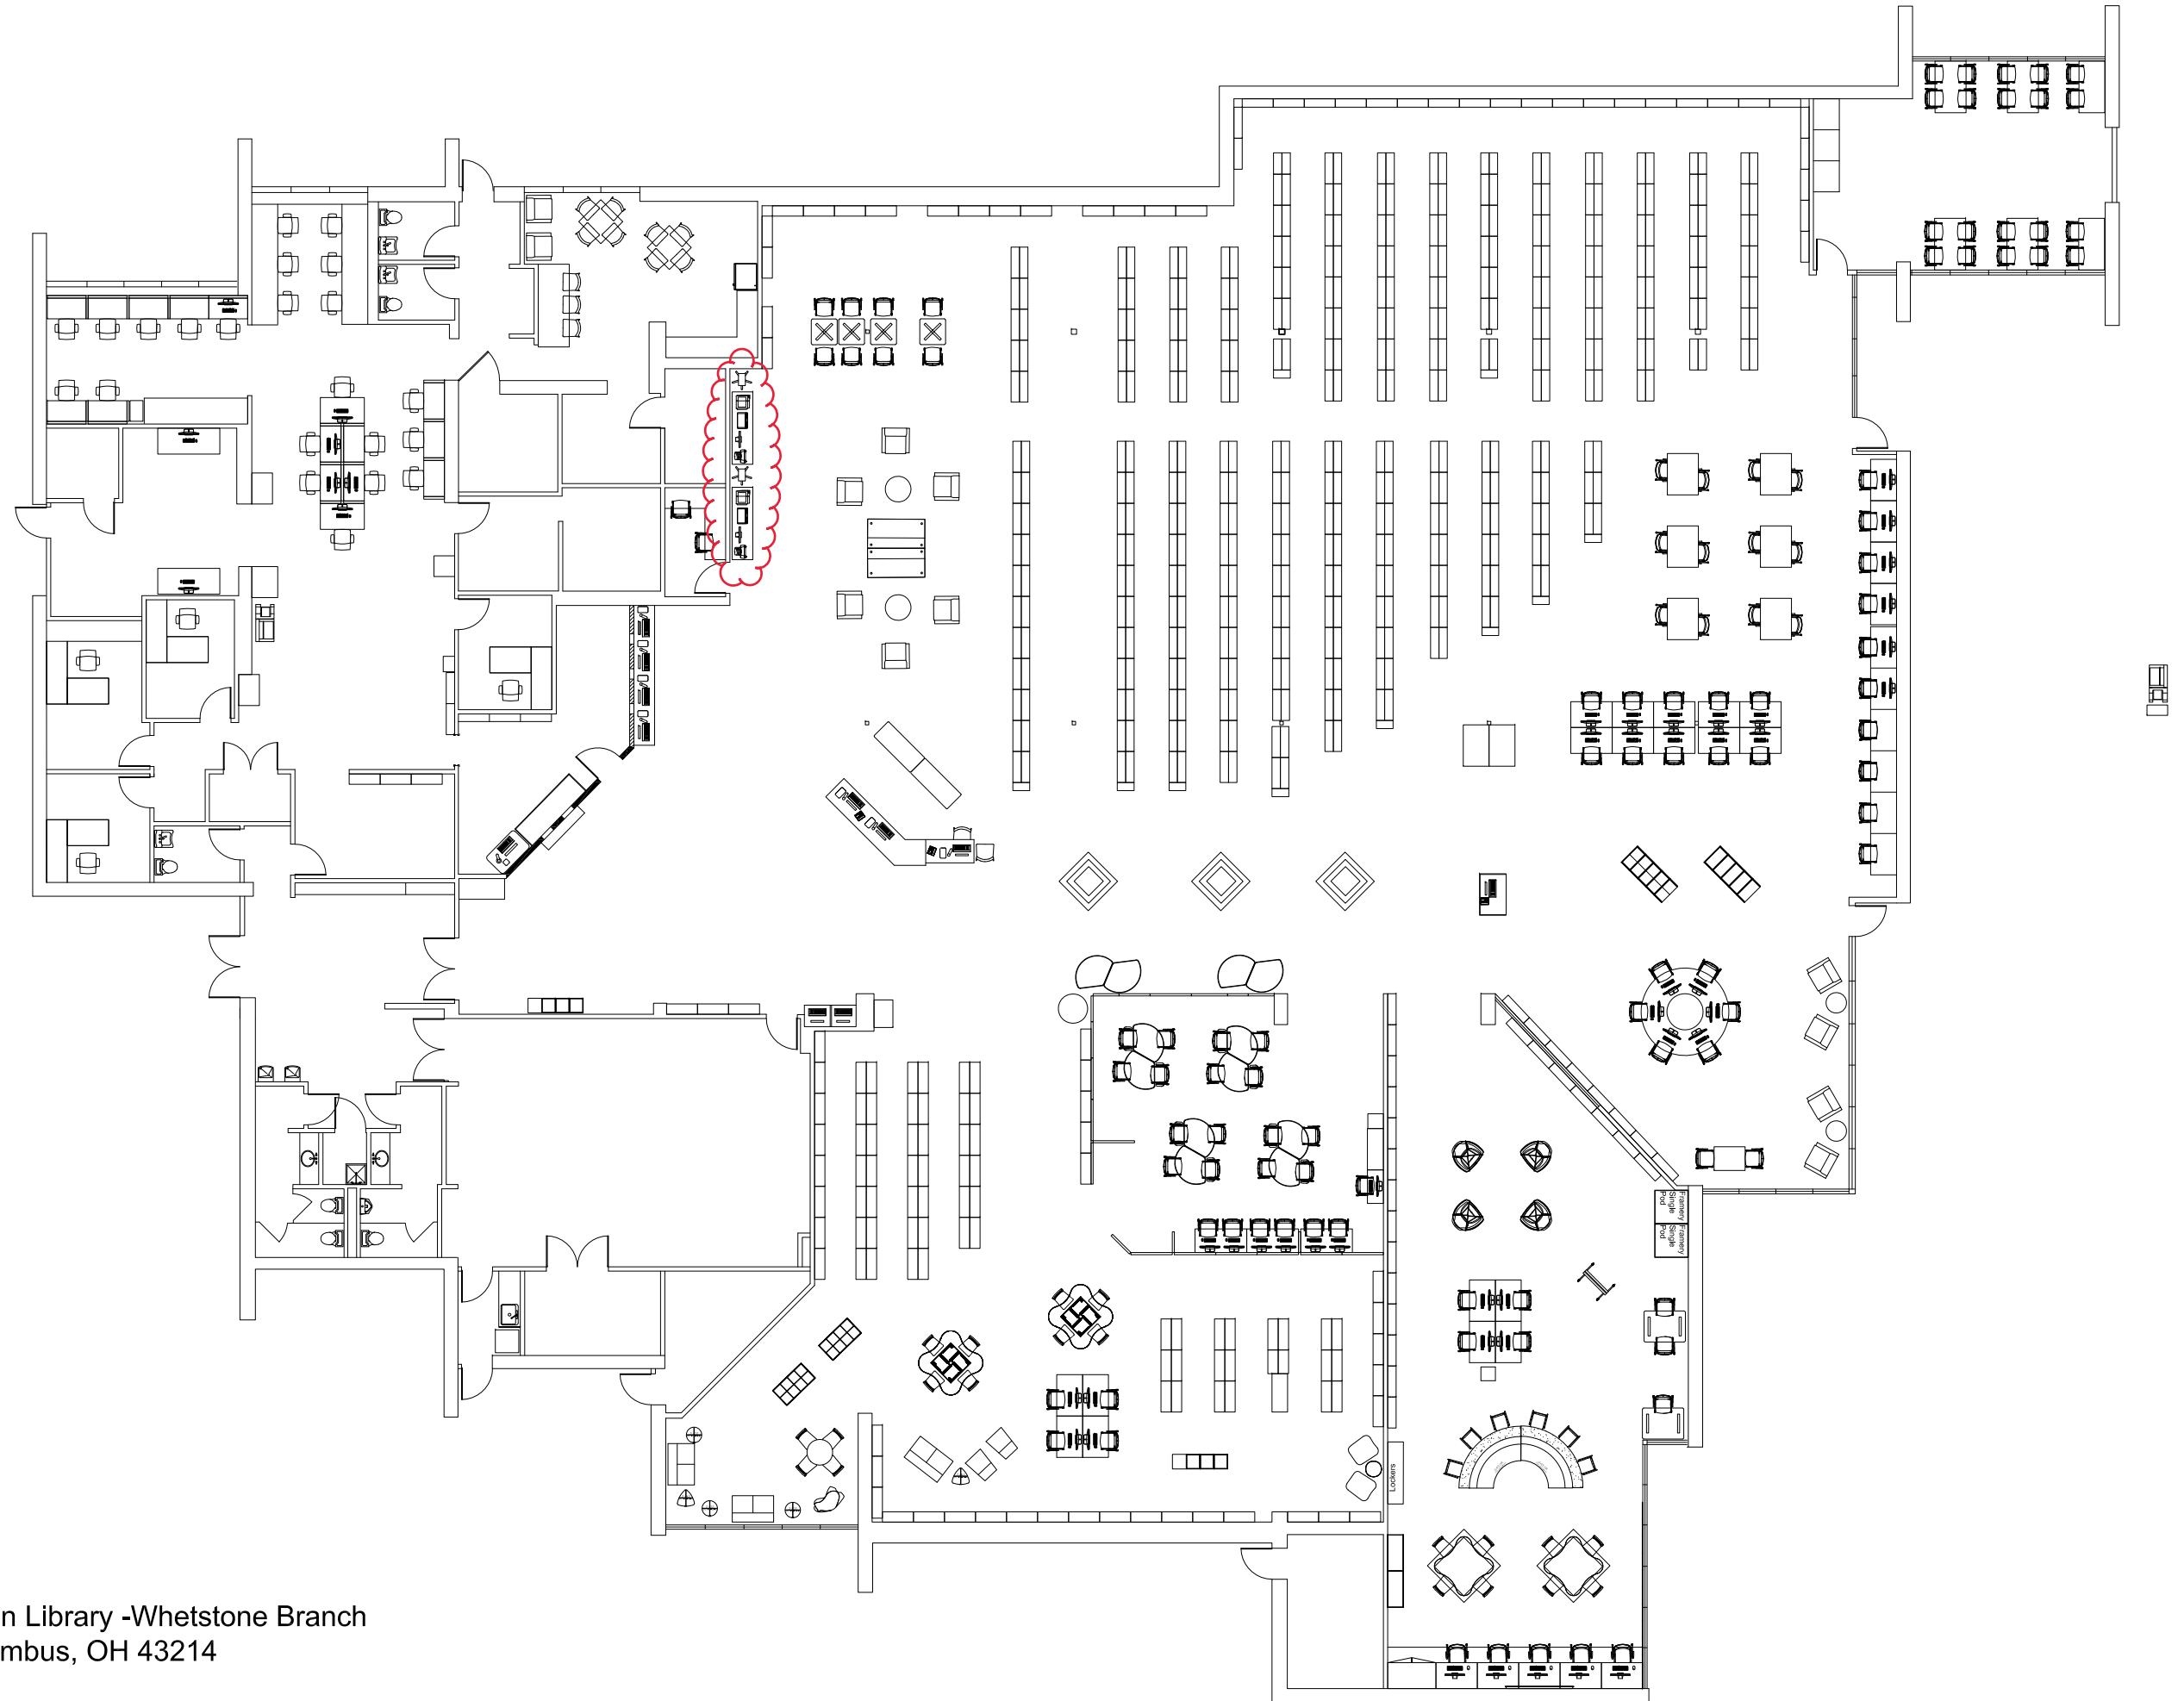

Group: 3
Order: A

Columbus Metropolitan Library -Whetstone Branch
3909 N High St, Columbus, OH 43214
TBS Location