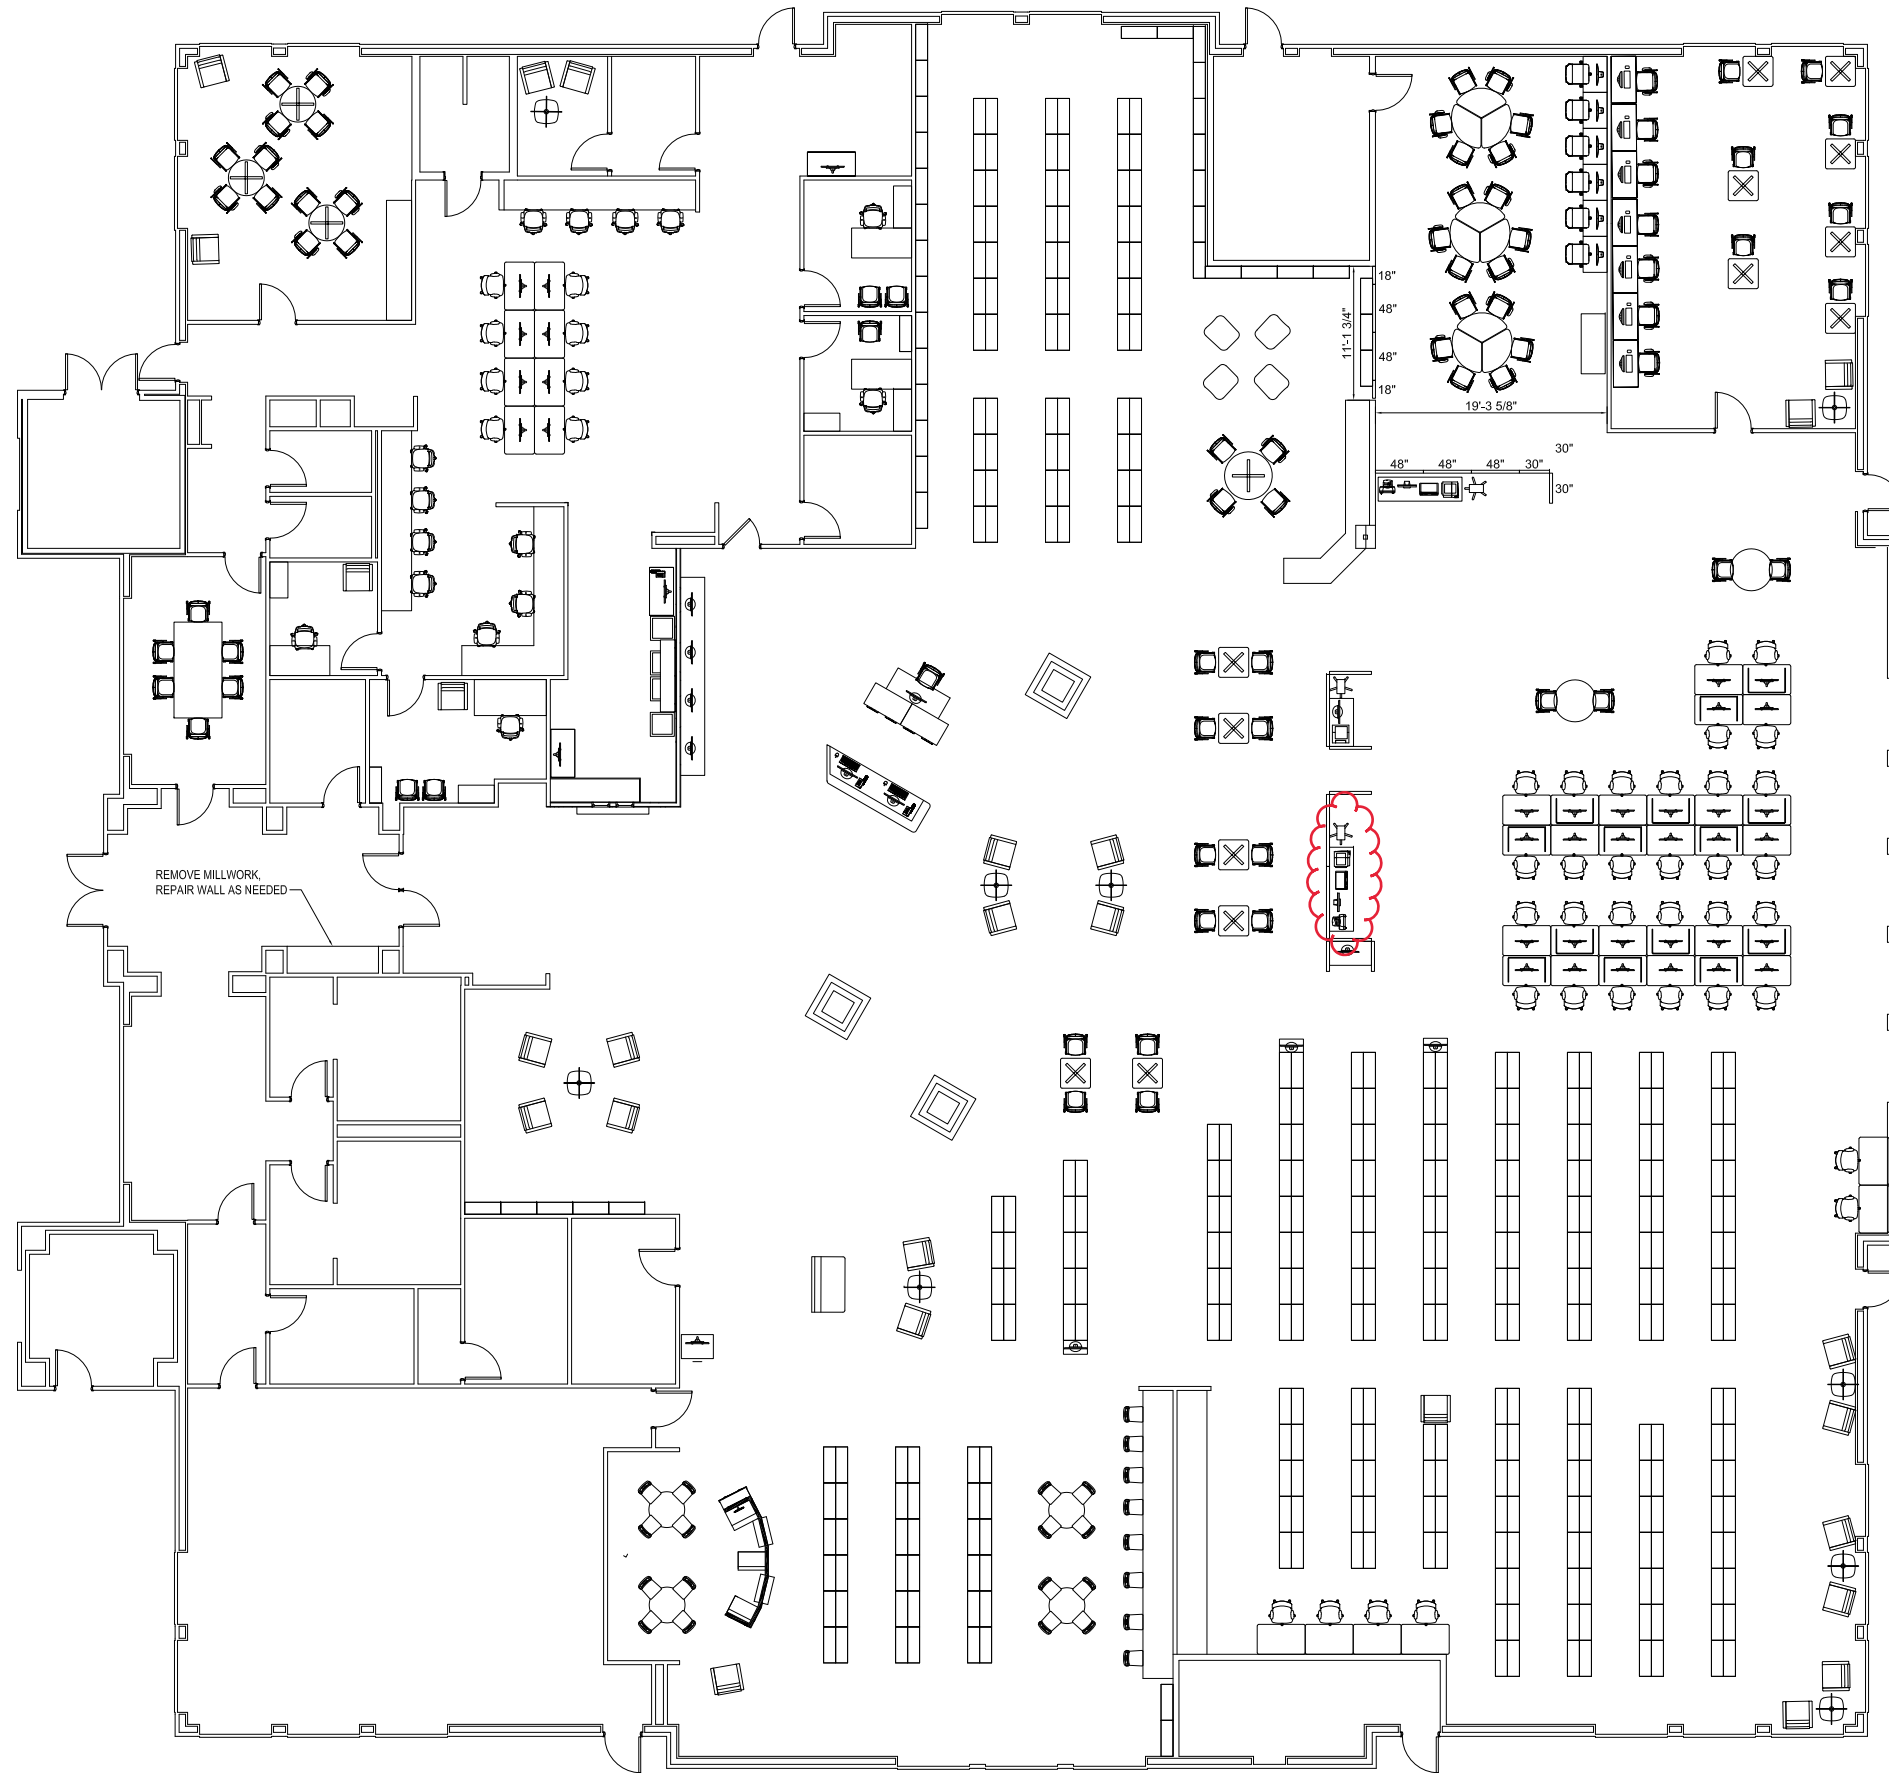

Group: 5
Order: B