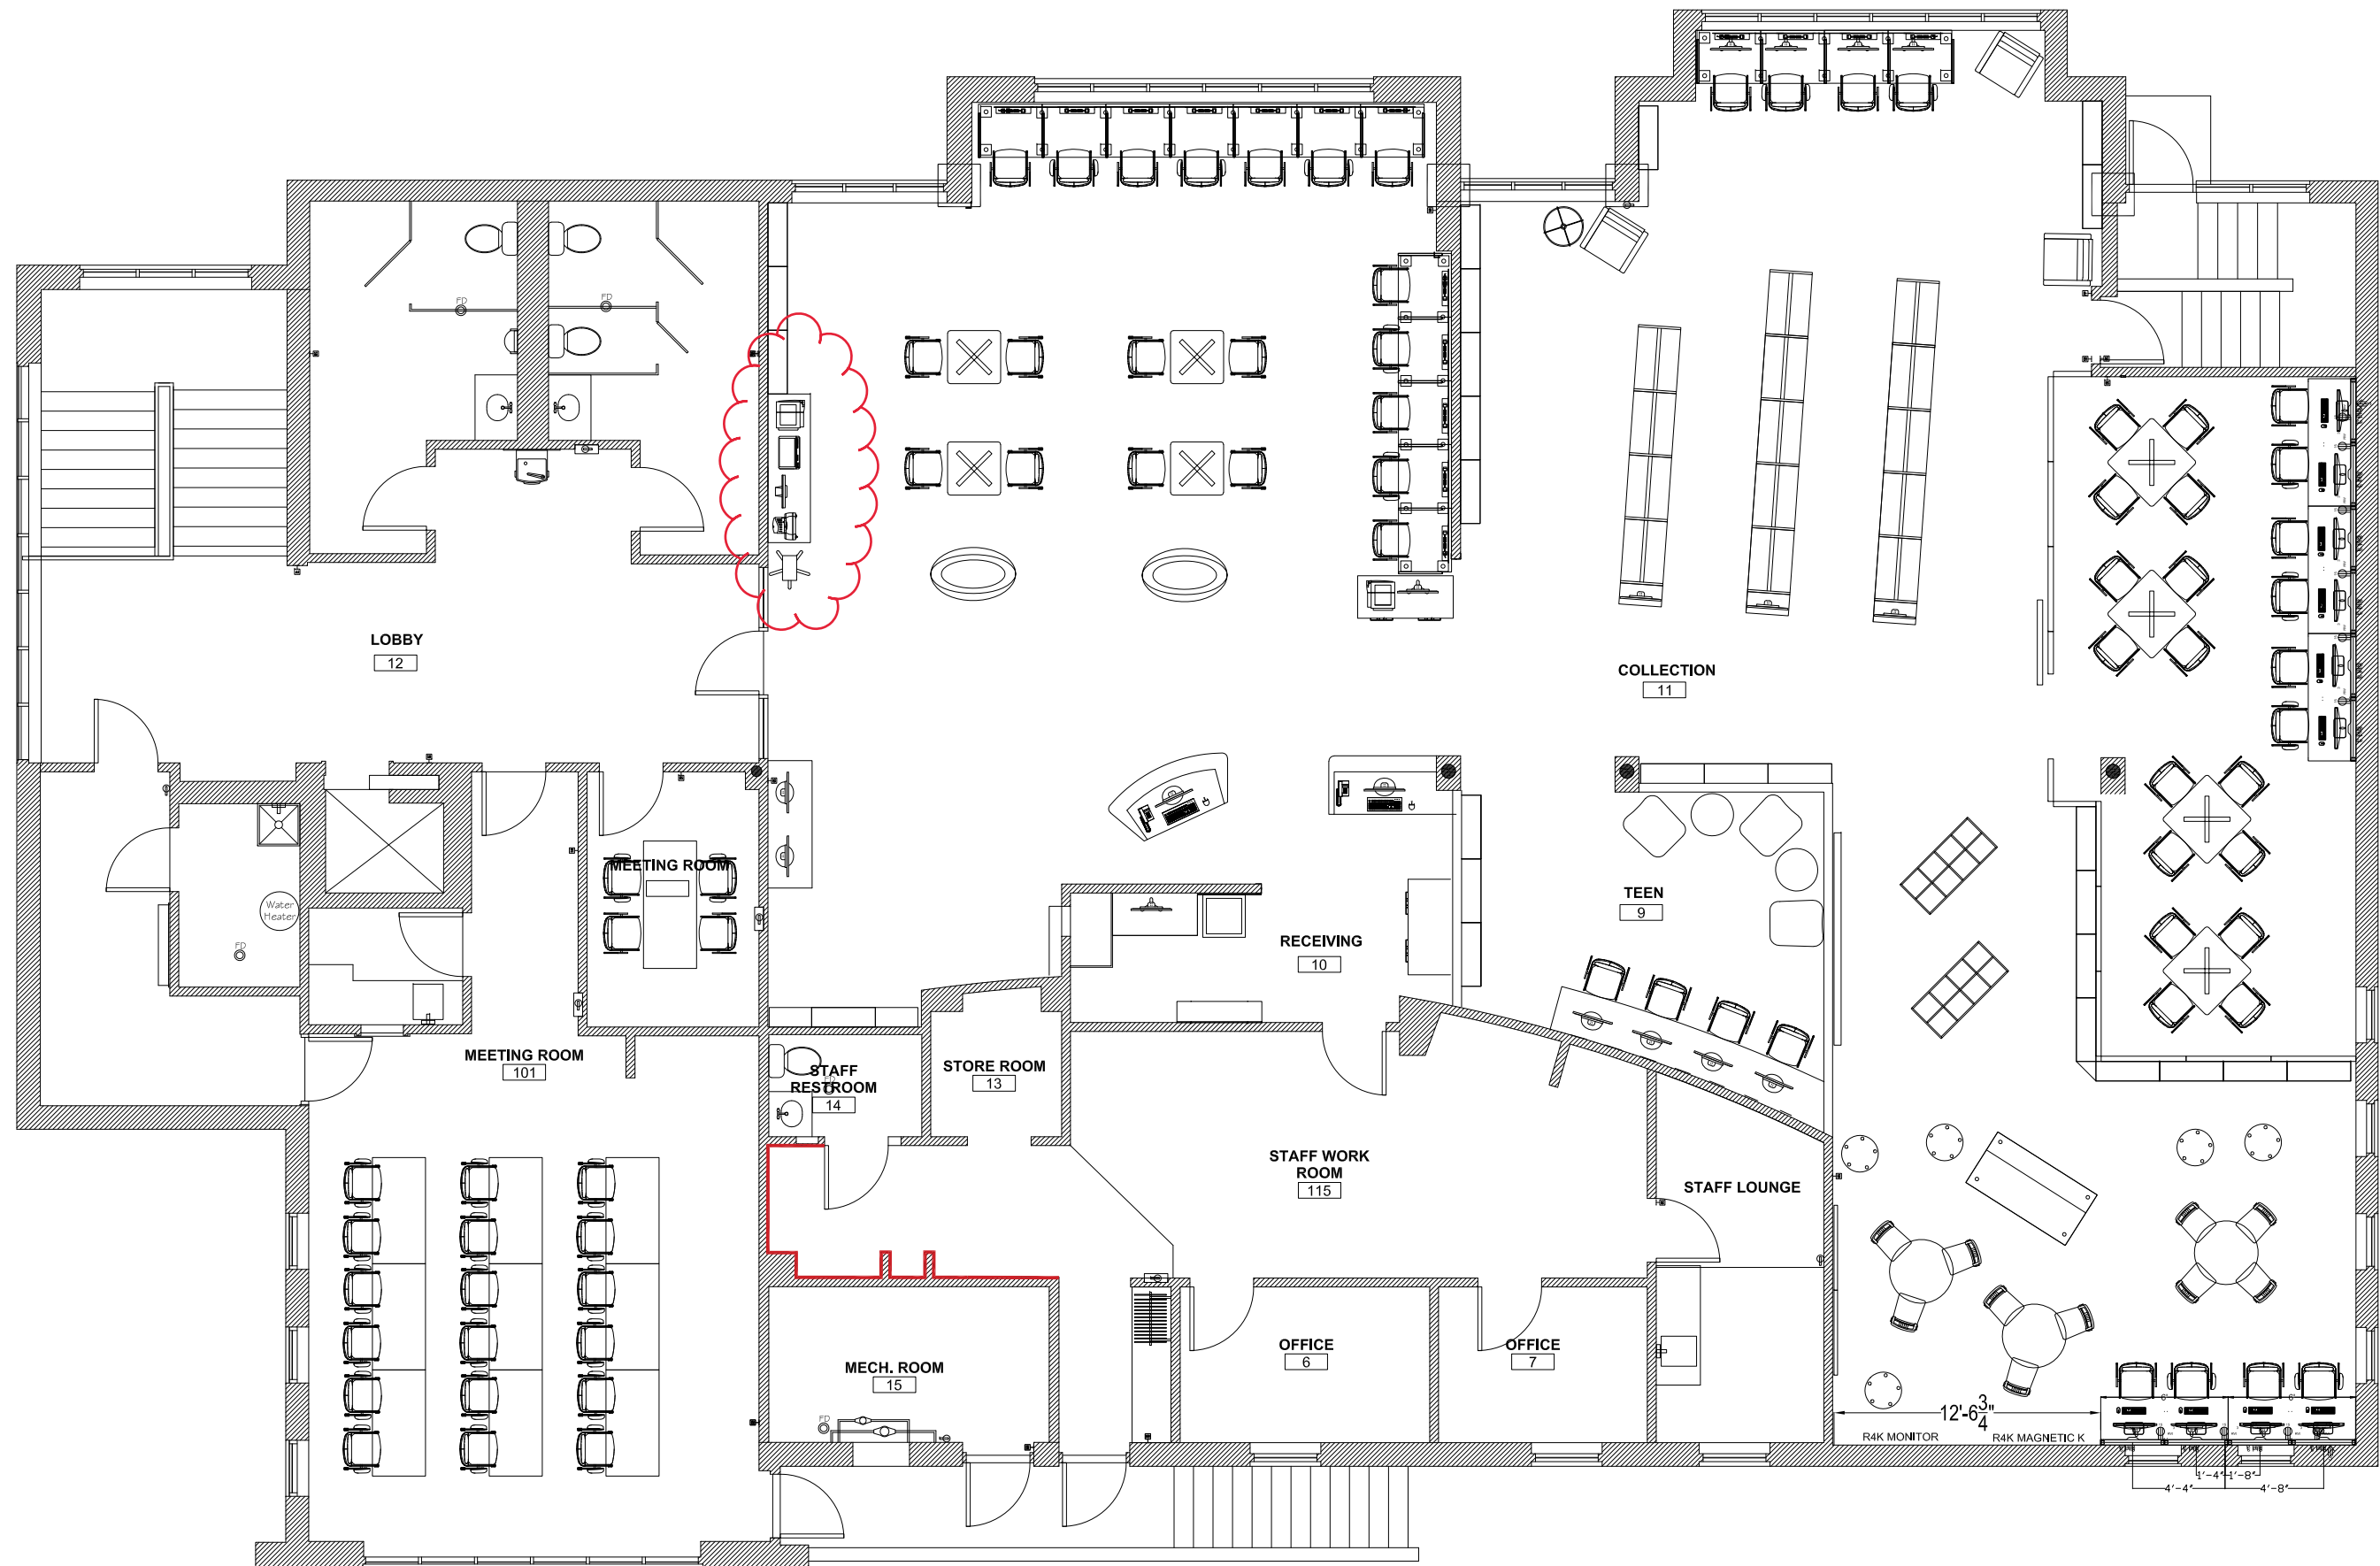

Group:1  
Order: A

Group:1  
Order: B B

Columbus Metropolitan Library- Main Branch  
First Floor  
96 S Grant Ave, Columbus, OH 43215  
TBS Location

Group: 1  
Order: B B

Columbus Metropolitan Library- Main Branch  
Second Floor  
96 S Grant Ave, Columbus, OH 43215  
TBS Location

Group:1  
Order: C

Group: 22  
Order: A

Group:2  
Order: A

Columbus Metropolitan Library- Dublin Branch  
Second Floor  
75 N High St, Dublin, OH 43017  
TBS Location

Group: 22  
Order: BB

Columbus Metropolitan Library- Karl Road Branch  
First Floor  
5590 Karl Rd, Columbus, OH 43229  
TBS Location