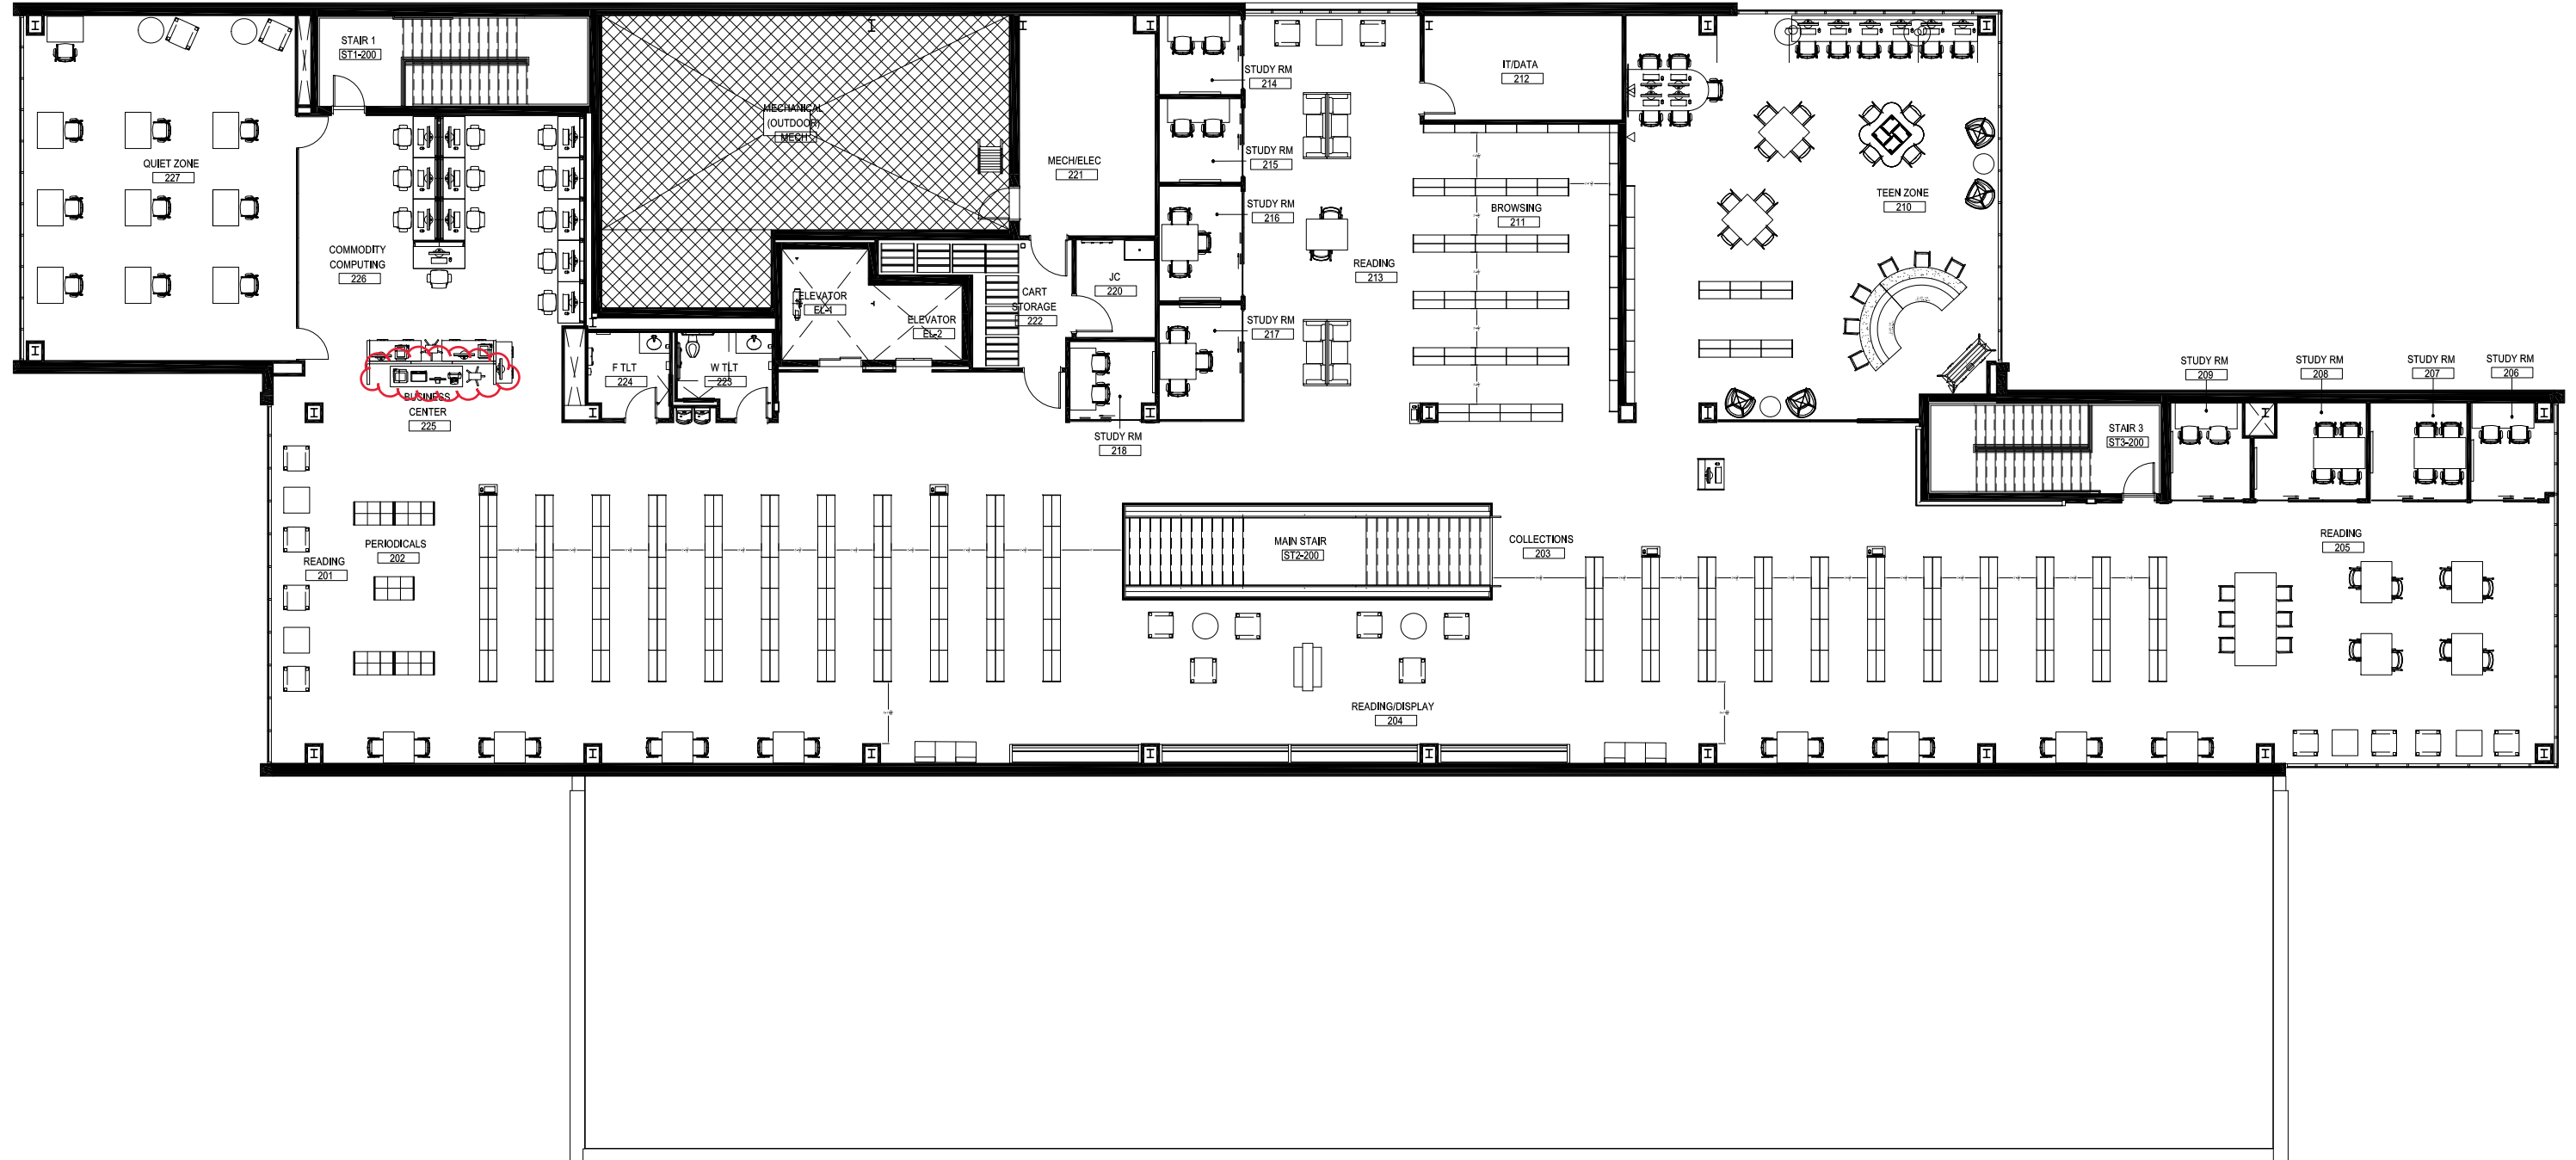

Group:7
Order: B

Columbus Metropolitan Library- Gahanna Branch
Second Floor
310 Granville St, Gahanna, OH 43230
TBS Location