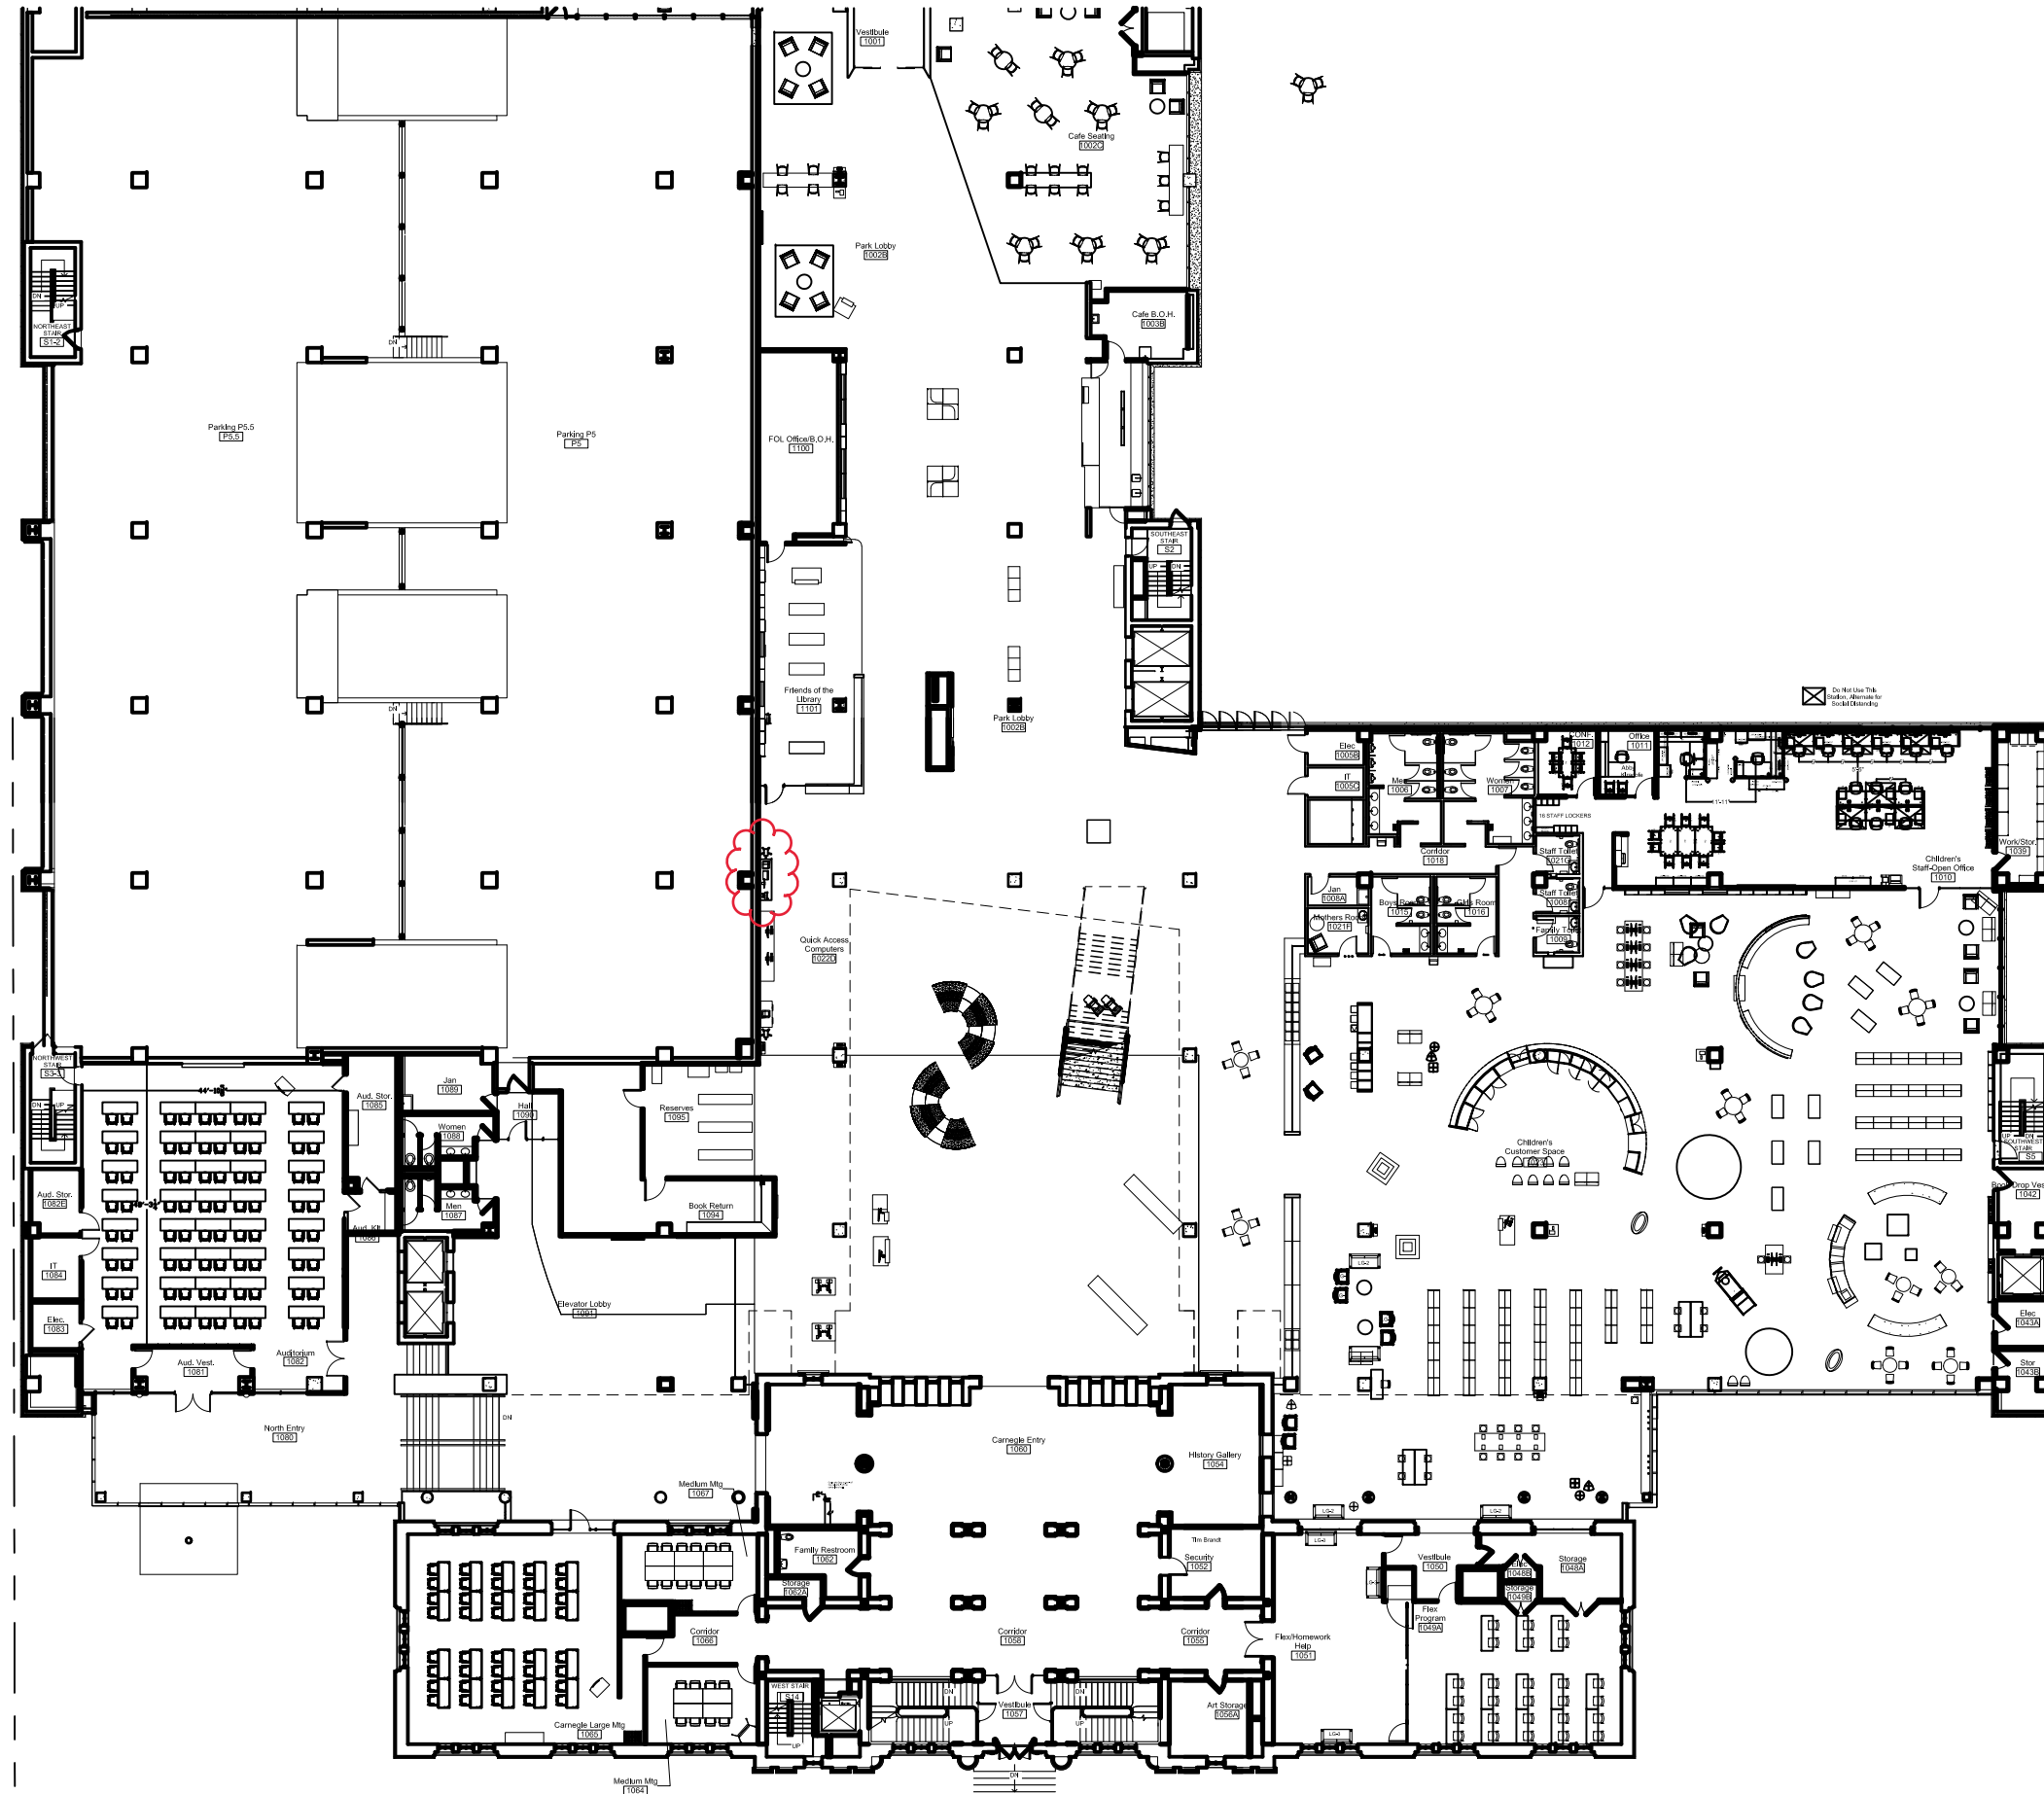

Group:1  
Order: A

Group:1  
Order: B B

Columbus Metropolitan Library- Main Branch  
First Floor  
96 S Grant Ave, Columbus, OH 43215  
TBS Location

Group: 1  
Order: B B

Columbus Metropolitan Library- Main Branch  
Second Floor  
96 S Grant Ave, Columbus, OH 43215  
TBS Location

Group:1  
Order: C

Group: 22  
Order: A

Group:2  
Order: A

Columbus Metropolitan Library- Dublin Branch  
Second Floor  
75 N High St, Dublin, OH 43017  
TBS Location

Group: 22  
Order: BB

Columbus Metropolitan Library- Karl Road Branch  
First Floor  
5590 Karl Rd, Columbus, OH 43229  
TBS Location