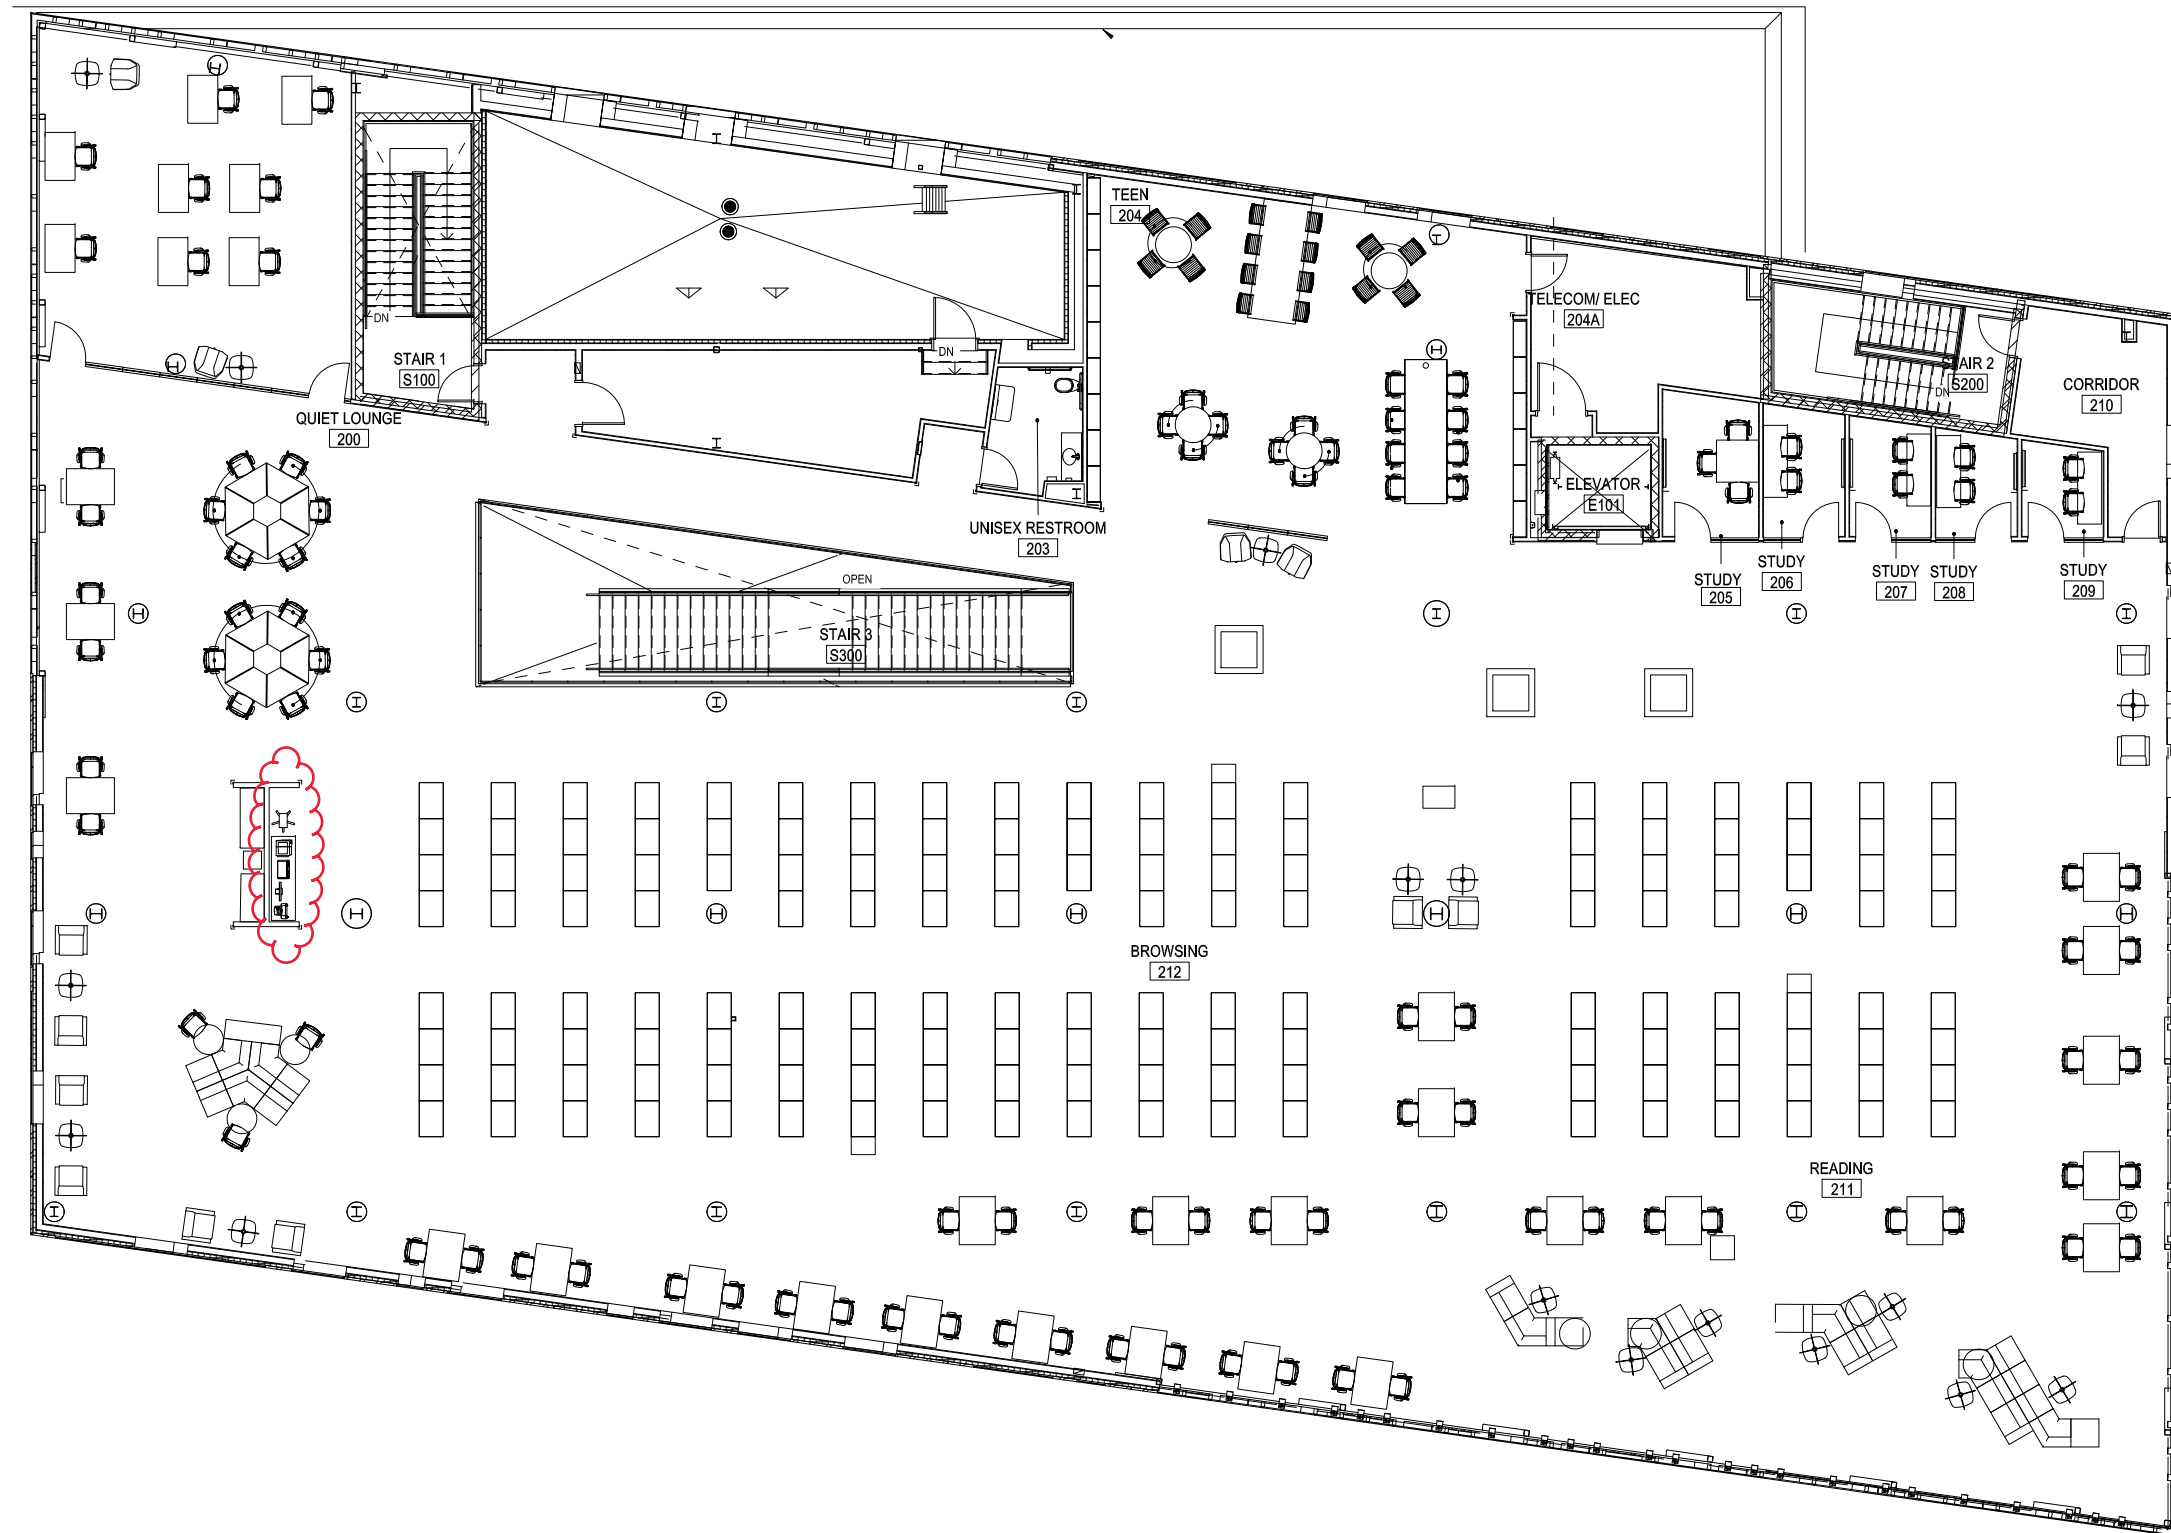

Group:1  
Order: A

Group:1  
Order: B B

Columbus Metropolitan Library- Main Branch  
First Floor  
96 S Grant Ave, Columbus, OH 43215  
TBS Location

Group: 1  
Order: B B

Columbus Metropolitan Library- Main Branch  
Second Floor  
96 S Grant Ave, Columbus, OH 43215  
TBS Location

Group:1  
Order: C

Group: 22  
Order: A

Group:2  
Order: A

Columbus Metropolitan Library- Dublin Branch  
Second Floor  
75 N High St, Dublin, OH 43017  
TBS Location

Group: 22  
Order: BB

Columbus Metropolitan Library- Karl Road Branch  
First Floor  
5590 Karl Rd, Columbus, OH 43229  
TBS Location