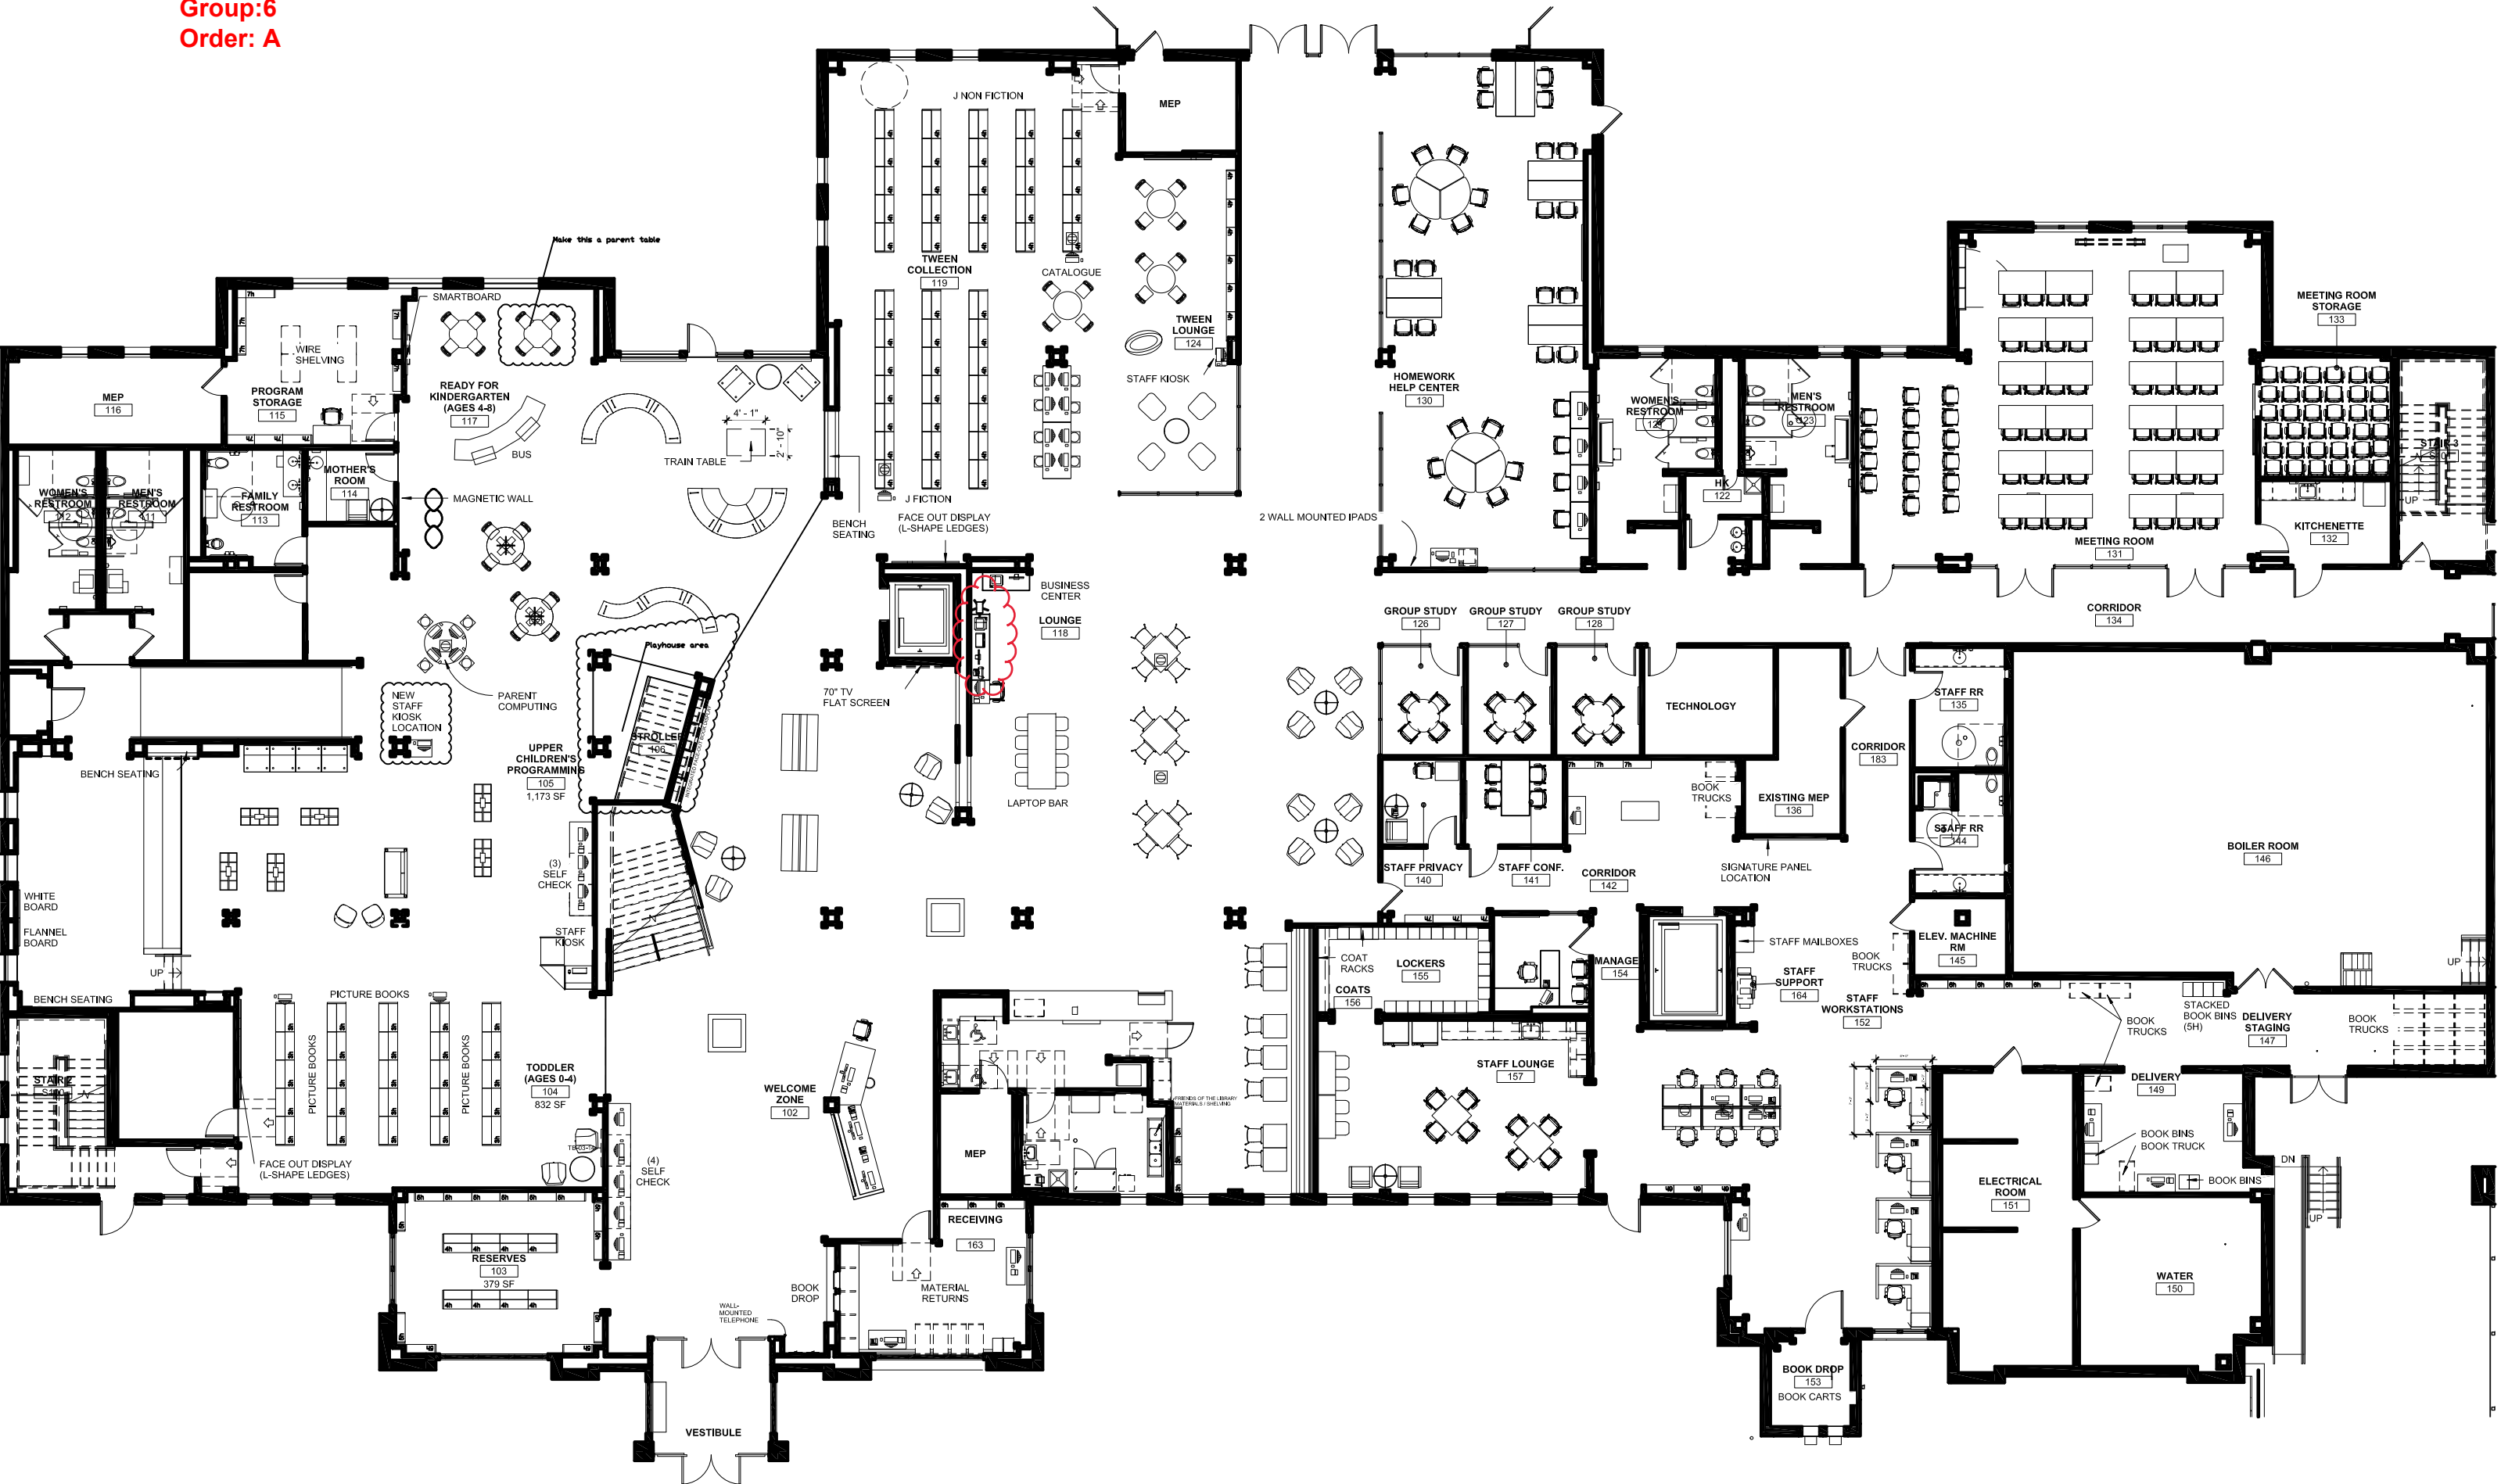

Group:6
Order: A

Columbus Metropolitan Library- Hilliard Branch, First Floor
4500 Hickory Chase Way, Hilliard, OH 43026
TBS Location